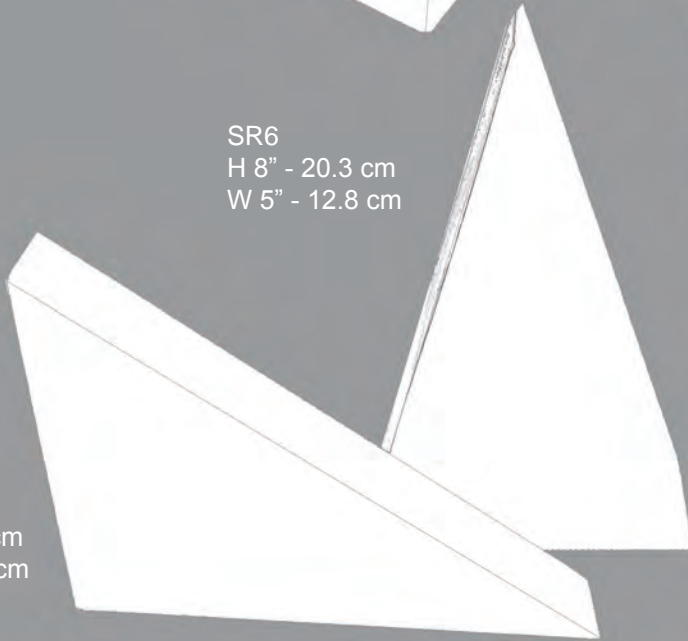

RISERS<sup>3</sup>

SR1  
H 9" - 22.8 cm  
W 6" - 15.2 cm

SR2  
H 10" - 25.5 cm  
W 6" - 15.2 cm

SR5  
H 7" - 17.8 cm  
W 3" - 7.2 cm

SR4  
H 5" - 12.8 cm  
W 5" - 12.8 cm

SR6  
H 8" - 20.3 cm  
W 5" - 12.8 cm

SR3  
H 6" - 15.2 cm  
W 9" - 22.8 cm

Alternate Wood Finishes