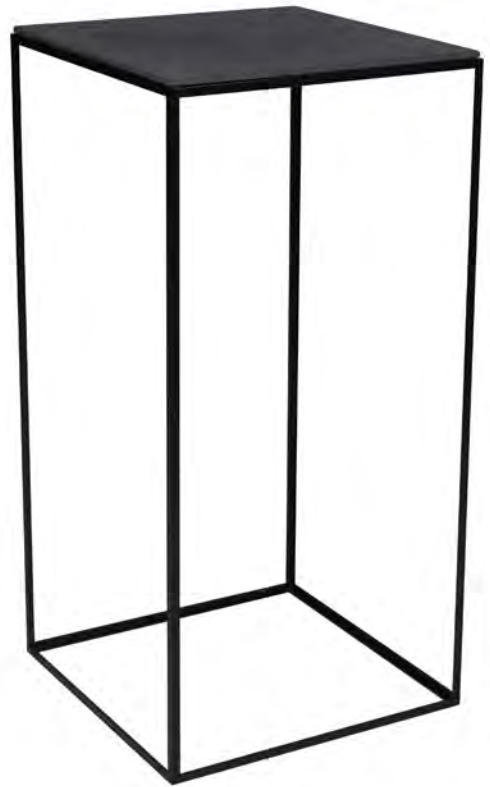

CUBIC

CUBIC 1
45cm x45cm x45cm
Ref 976157

CUBIC 2
95cm x 45cm x 45cm
Ref 976158

Shelf and side panel :
45 cm x 45 cm Ref 976159
95 cm x 95 cm Ref 976160
Panels drop into place and have magnetic fittings.