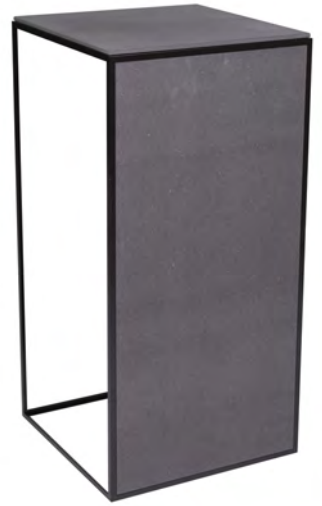

CUBIC

CUBIC 1
45cm x45cm x45cm
Ref 976157

CUBIC 2
95cm x 45cm x 45cm
Ref 976158

Shelf and side panel :
45 cm x 45 cm Ref 976159
95 cm x 95 cm Ref 976160
Panels drop into place and have magnetic fittings.