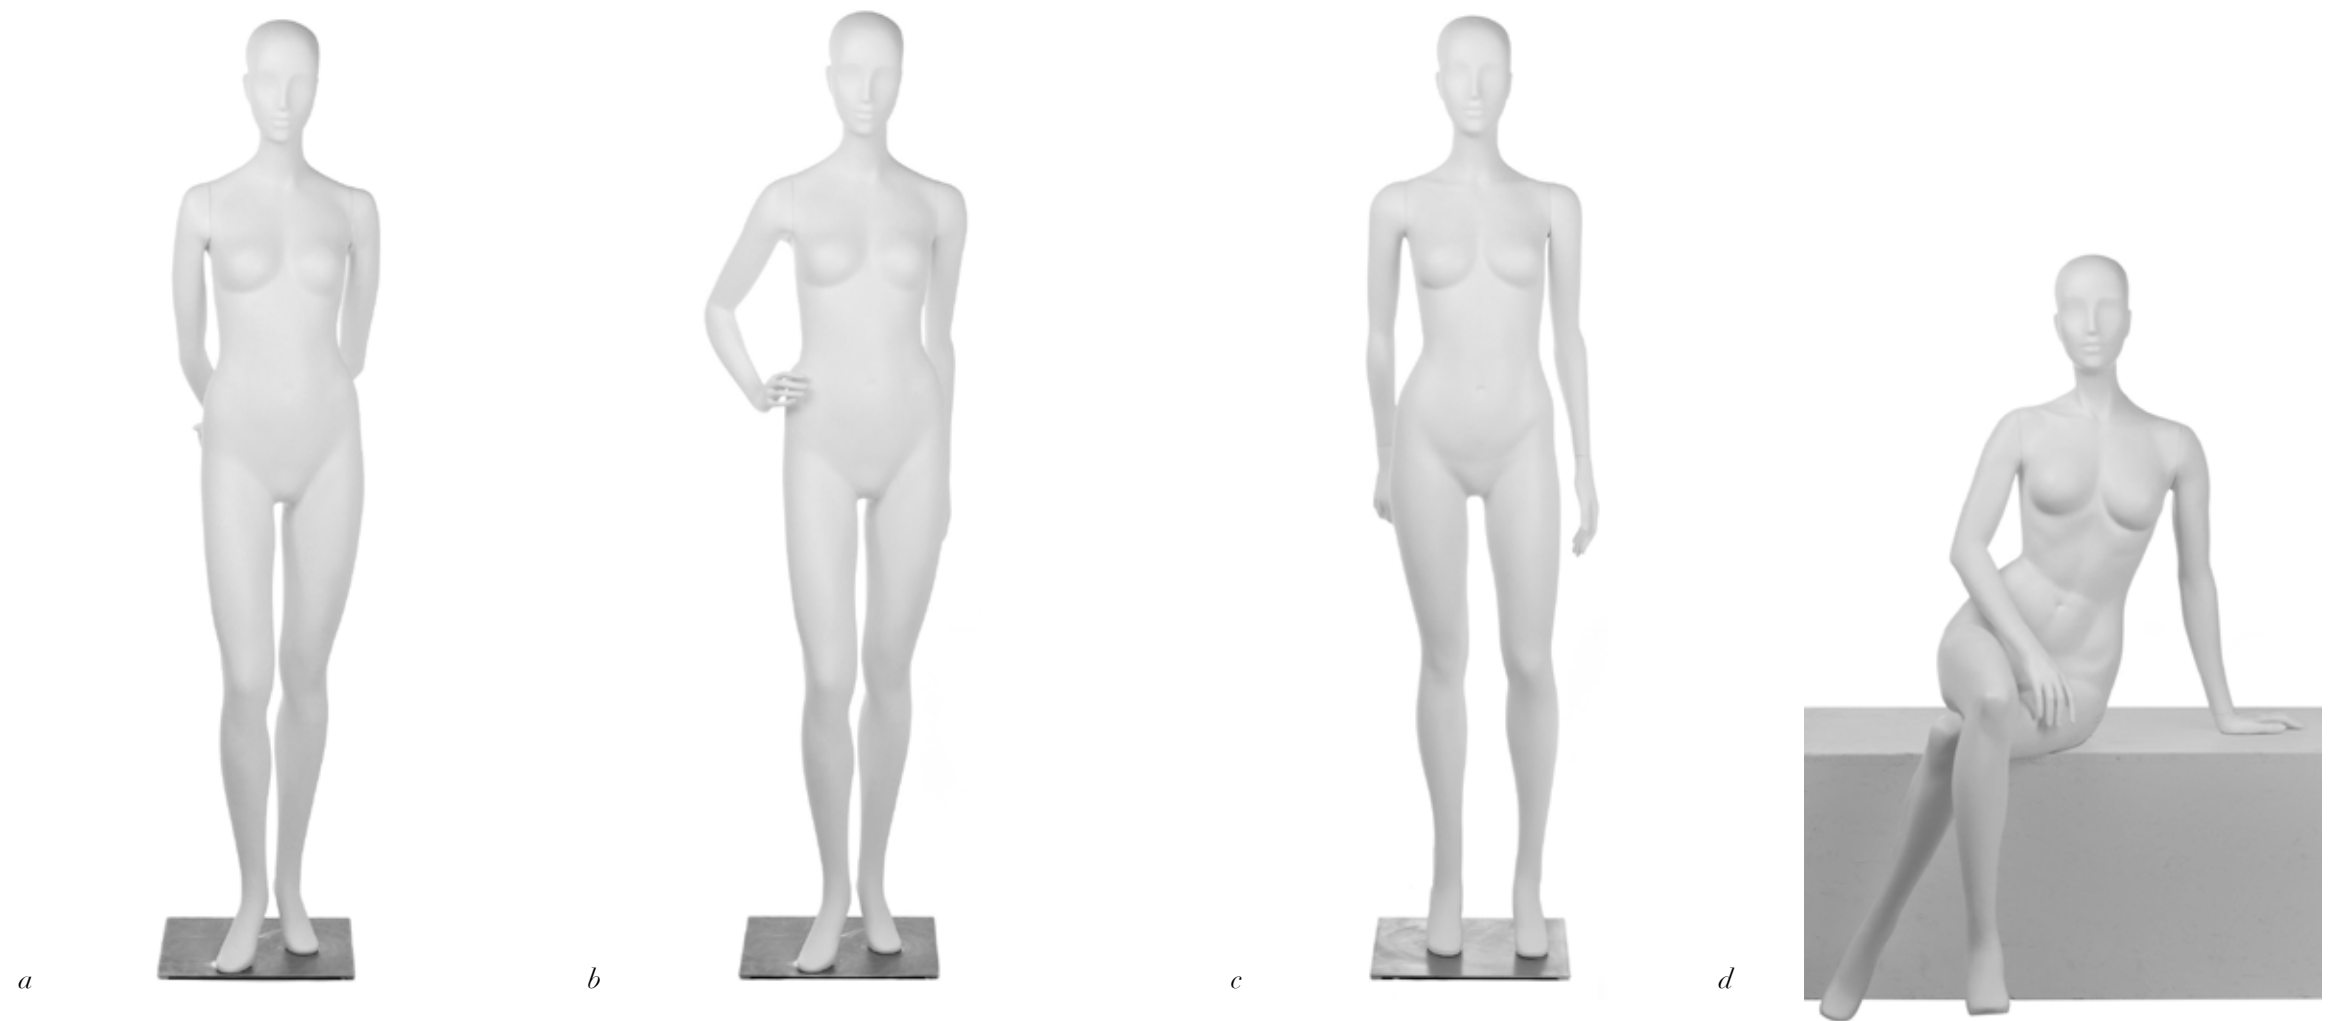

fashion: **ADORE**

a/AIMEE BACK ARMS
500-1432

b/AIMEE HIP ARM
500-1481

c/ANNA
500-1482

height 71"
bust 33"
waist 25"
hips 35"
inseam 32"
heel 3"

d/AUDREY
512-1429

bust 33"
waist 23.5"
hips 36"
inseam 34.5"

NOTES: *poses a and b share a torso. arms are interchangeable for these poses*