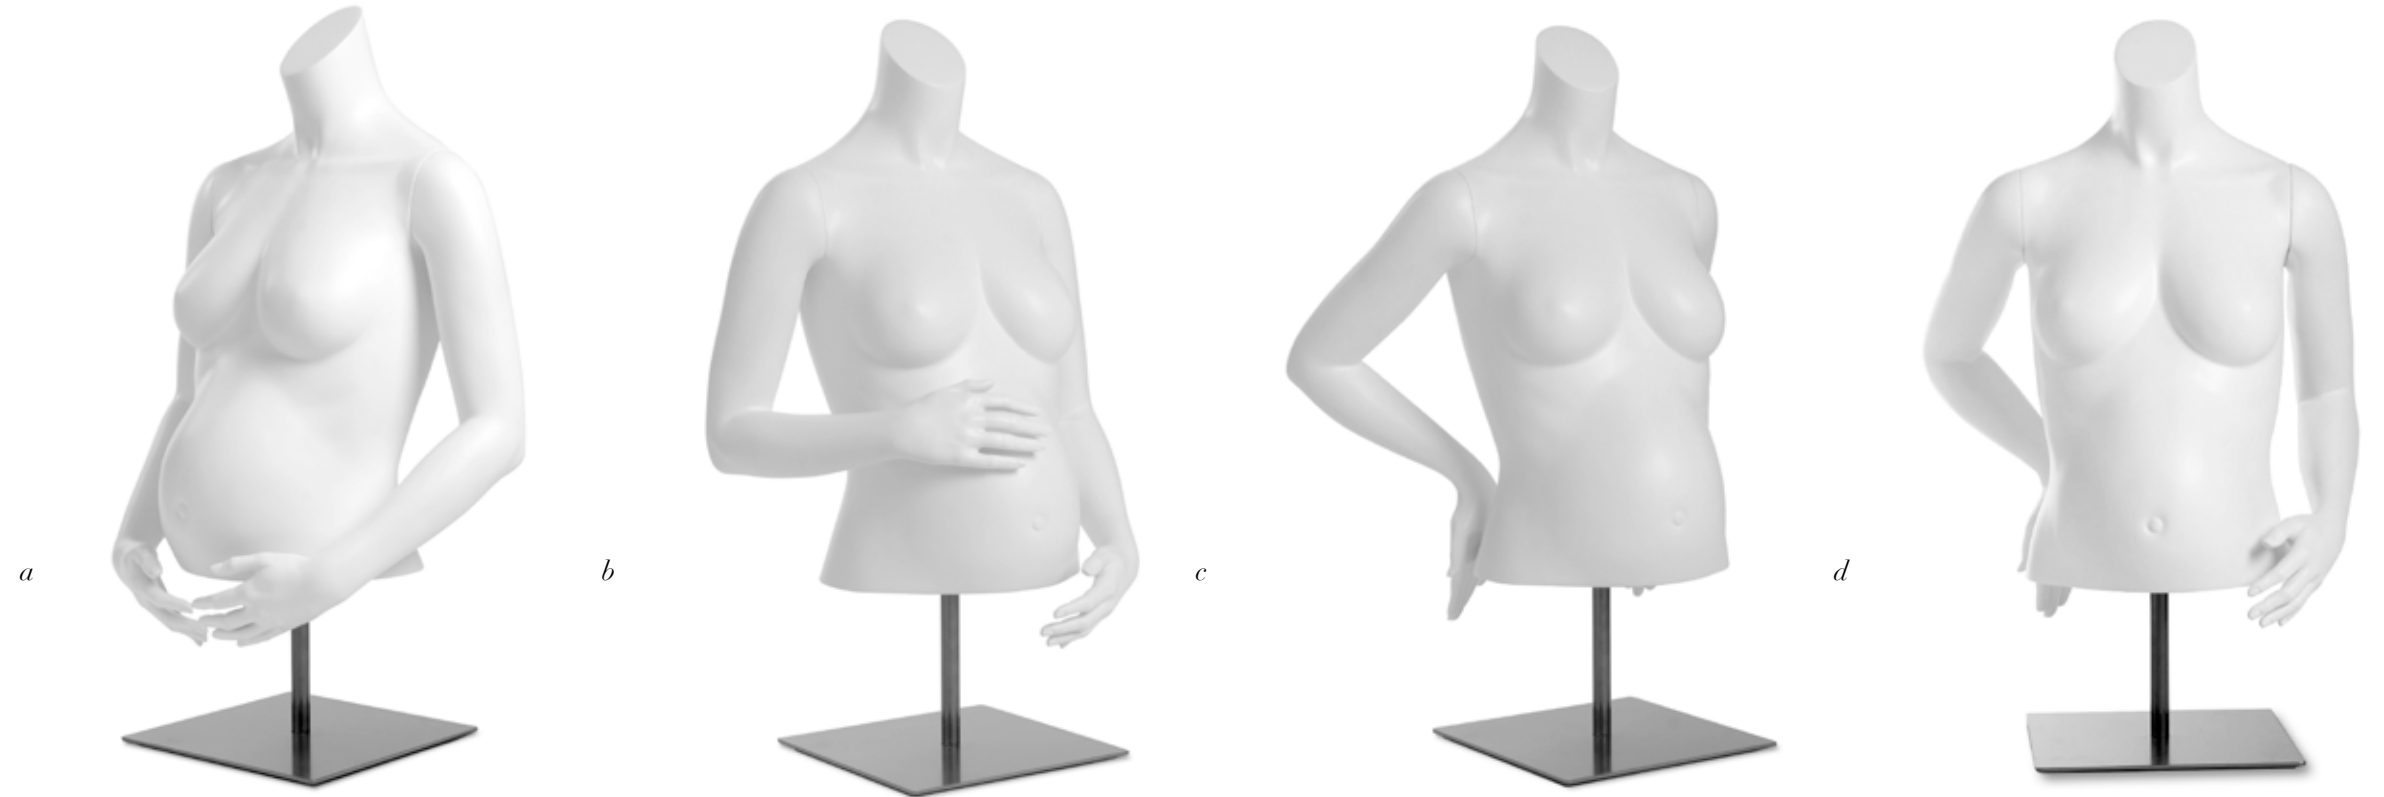

*fashion:* **MATERNITY**

*a*/SABRINA  
500-1924

*b*/SAMANTHA  
500-1923

*c*/SHARRON  
500-1921

*d*/SHELLEY  
500-2221

size 4/6

NOTES: *all poses share a torso. arms are interchangeable for all poses*

*fashion:* **MATERNITY**

*a*/SABRINA BUST  
502-1924

*b*/SAMANTHA BUST  
502-1923

*c*/SHARRON BUST  
502-1921

*d*/SHAE BUST  
502-9145

height 26"  
bust 36"  
waist 33"

NOTES:  
-all forms share a torso. arms are interchangeable for all poses  
-base is required for all forms