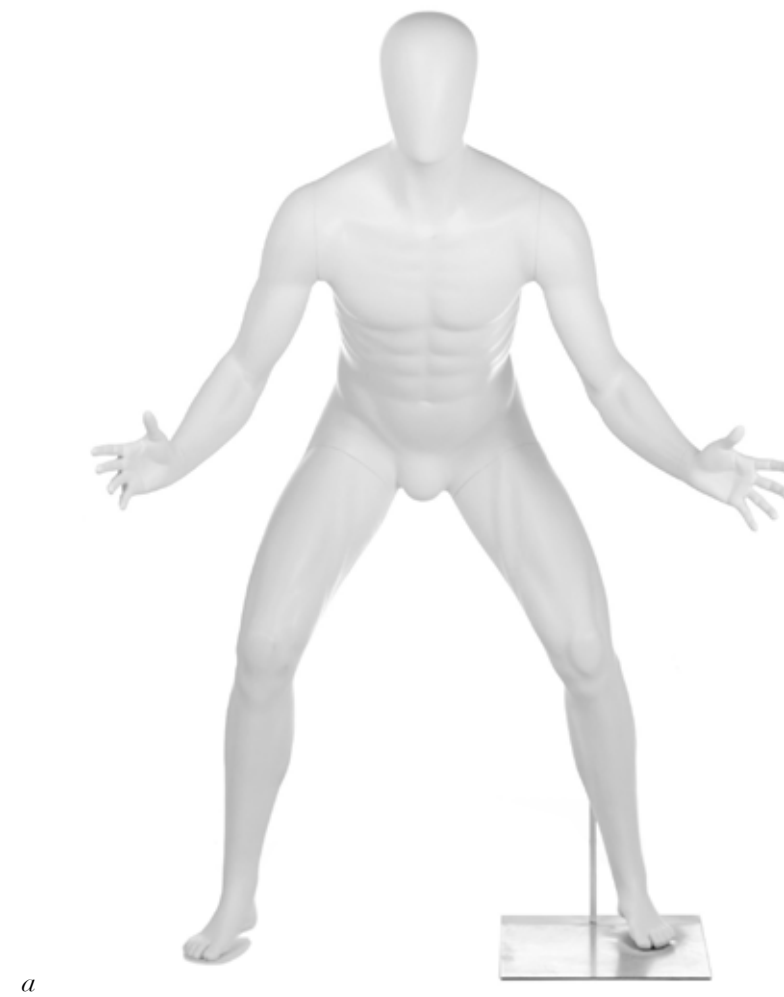

olympus: **BASKETBALL**

a/BASKETBALL GUARD
700-2723

height 62.5"
chest 38"
waist 32.5"
hips 41.5"
inseam 32"

b/BASKETBALL TRIPLE THREAT
700-2476

height 61"
chest 40.5"
waist 32.25"
hips 41.25"
inseam 30.5"

NOTES: *spalding nba ball included with pose b*

olympus: **BASKETBALL**

a/BASKETBALL DEFENSE
700-2467

height 97.75"
chest 38"
waist 32.5"
hips 41.25"
inseam 32"

b/BASKETBALL FADEAWAY
700-2468

height 87.5"
chest 38"
waist 32.5"
hips 42"
inseam 31"

a

b

NOTES:

- base for pose *a* sold separately; 350-2467
- base for pose *b* sold separately; 350-2468
- spalding nba ball included with pose *b*

olympus: **BASKETBALL**

a/MALE BASKETBALL FREE THROW
700-2722