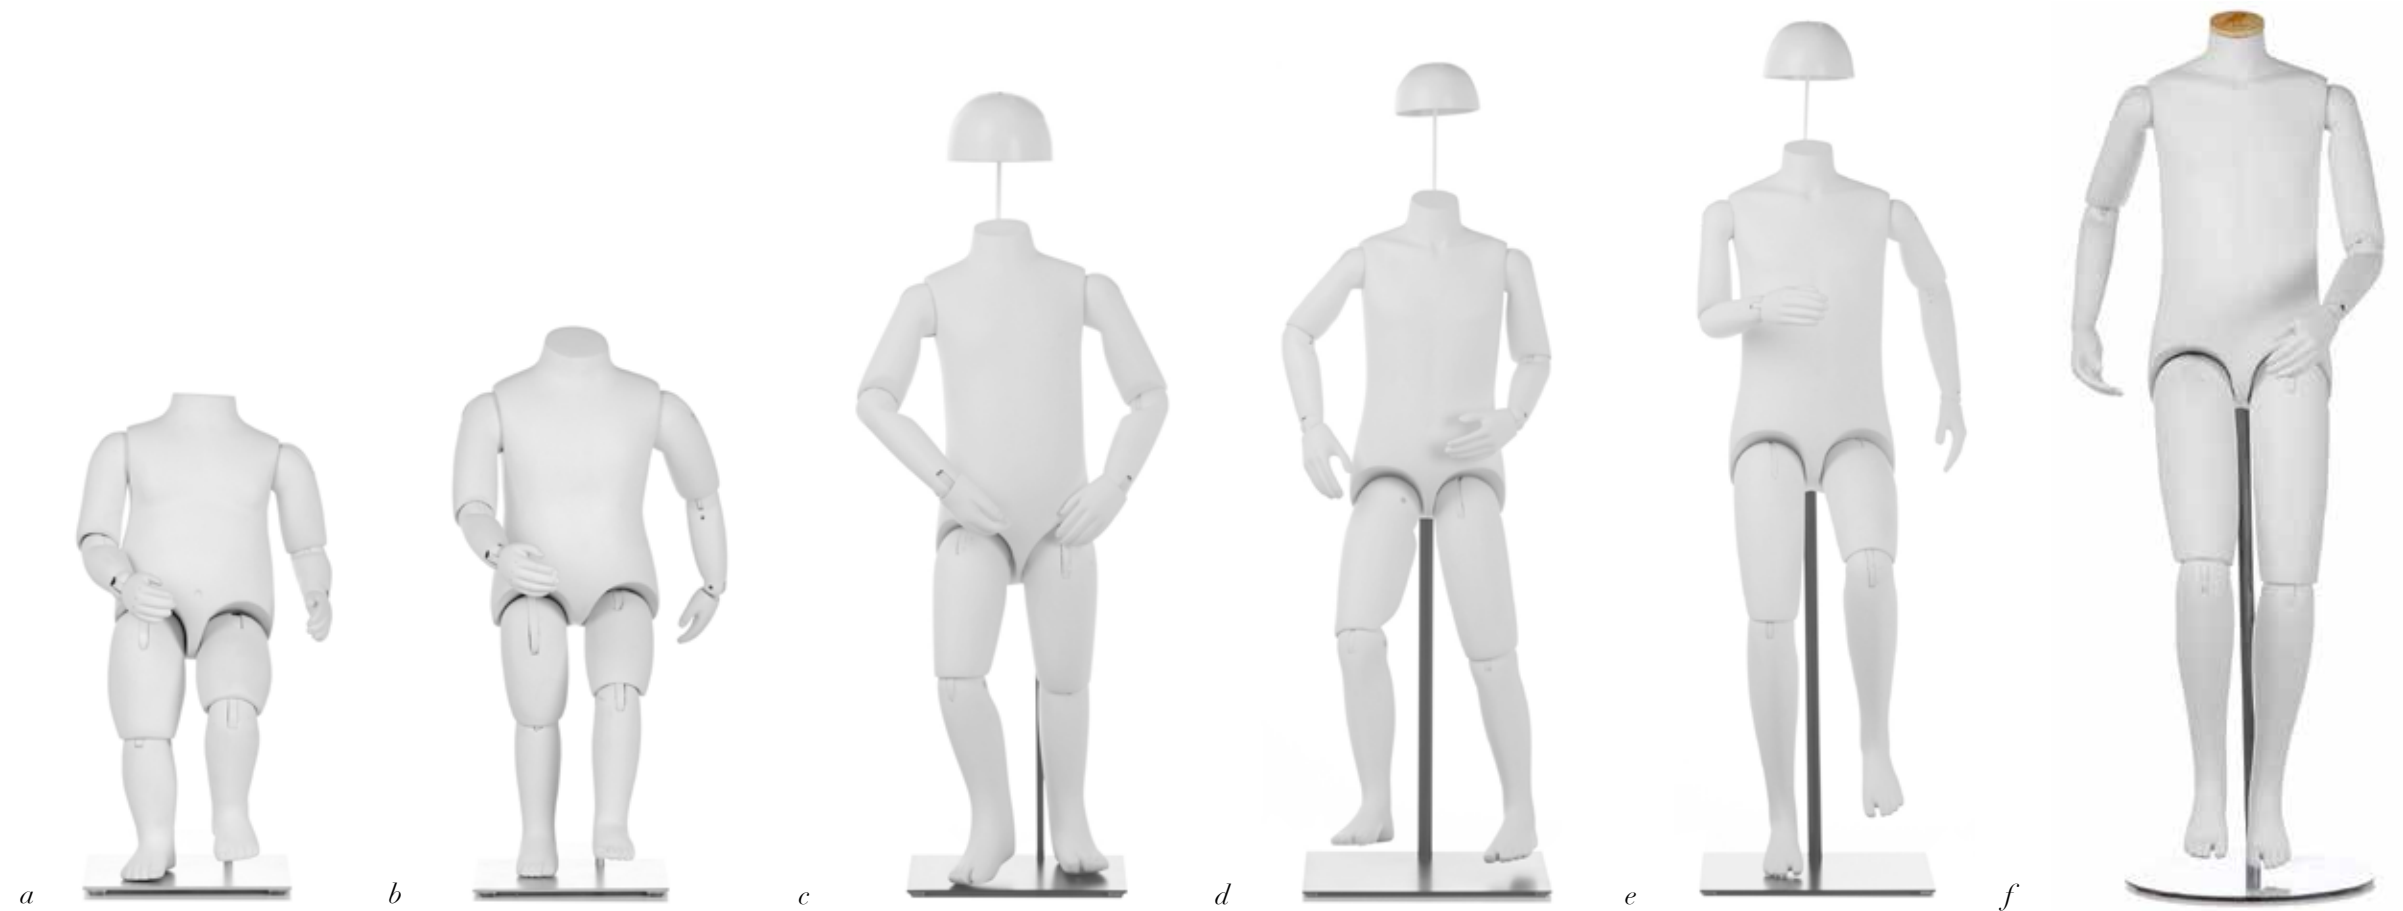

kids: **SPIRIT**

a/PARKER 6 MO
304-1390

height 19"

b/SHANE 9 MO
304-0140

height 23"

c/RILEY 2 YO
304-0141

height 31"

d/TYLER 4 YO
304-4845

height 37"

e/TEAGAN 7 YO
304-4844

height 45"

f/PERRY 10 YO
304-0436

height 47"

NOTES:
-form *f* also available with rectangular base
-pose *a*, *b*, *c*, *d*, and *e* come with a hat dome insert