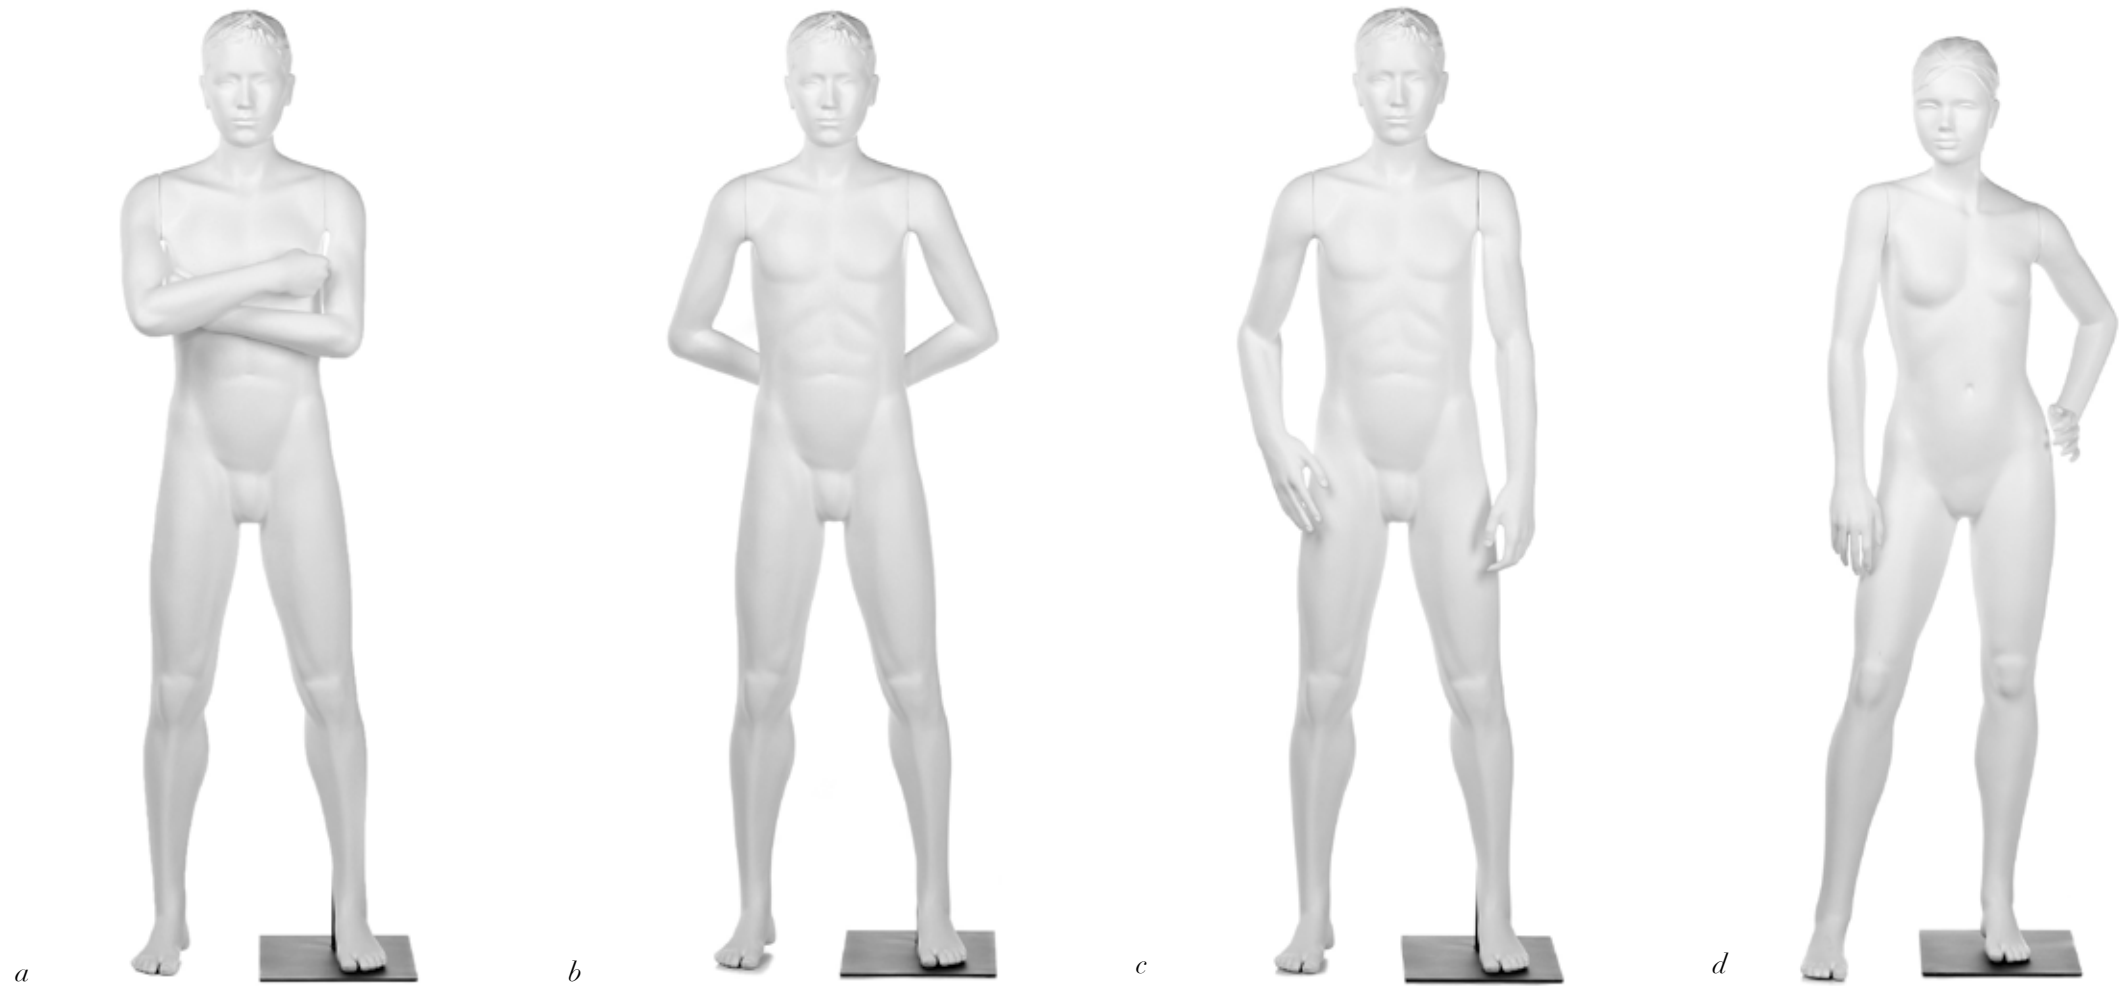

kids: **JUNIORS**
12-14 year-olds

a/NOAH CROSSED ARMS
300-0004

b/NOAH BACK ARMS
300-0005

c/NOAH RIGHT POCKET ARM
300-1058

height 53"
chest 30.5"
waist 26"
hips 33.75"
inseam 26"

d/NATALIE
300-1055

height 50"
bust 29"
waist 23.5"
hips 31.5"
inseam 25"

NOTES:
-poses *a*, *b*, and *c* share a torso. arms are interchangeable for these poses
-pose *d* has a removable ponytail
-collection features realistic head, realistic feet, and calf fitting