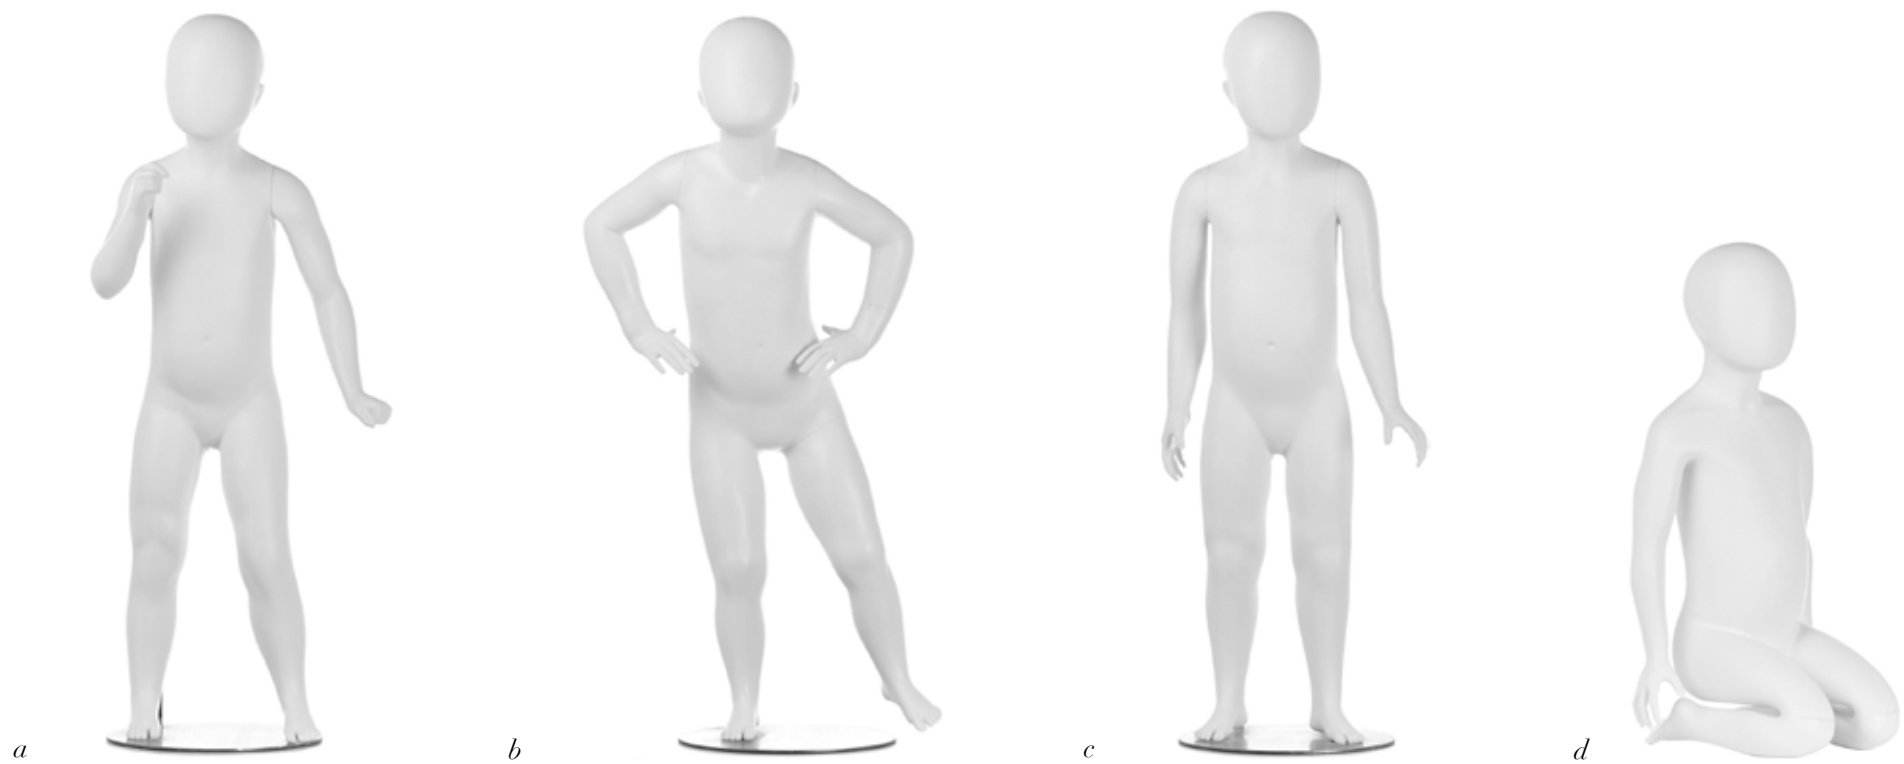

*d*/REMY 6-12 MO  
300-2794

height 28"  
bust 17.75"  
waist 17.5"

NOTES: *collection features egg head with ears, realistic feet, and calf fitting*

*kids: BLOOM*  
*babies and toddlers*

*a*/QUINN 2T  
300-2795

height 39.5"  
bust 21"  
waist 19.75"

*b*/SAWYER 2T  
300-2796

height 39.5"  
bust 22.25"  
waist 20.25"

*c*/RYLAN 2T  
300-2797  
buddy arm 314-2798

height 39.5"  
bust 21.25"  
waist 20.75"

*d*/REESE 2T  
312-2807

height 24.5"  
bust 21.25"  
waist 20.25"

NOTES:  
-poses *a*, *b*, and *c* also available with rectangular base  
-pose *c* available with a buddy arm  
-collection features egg head with ears, realistic feet, and calf fitting

*kids: BLOOM*  
*8 year-olds*

*a/CHARLOTTE*  
300-2800

height 54.5"  
bust 27.5"  
waist 23.5"  
hips 27.5"  
inseam 22"

*b/EDITH*  
300-2799

height 52.75"  
bust 27"  
waist 23"  
hips 29.5"  
inseam 21.25"