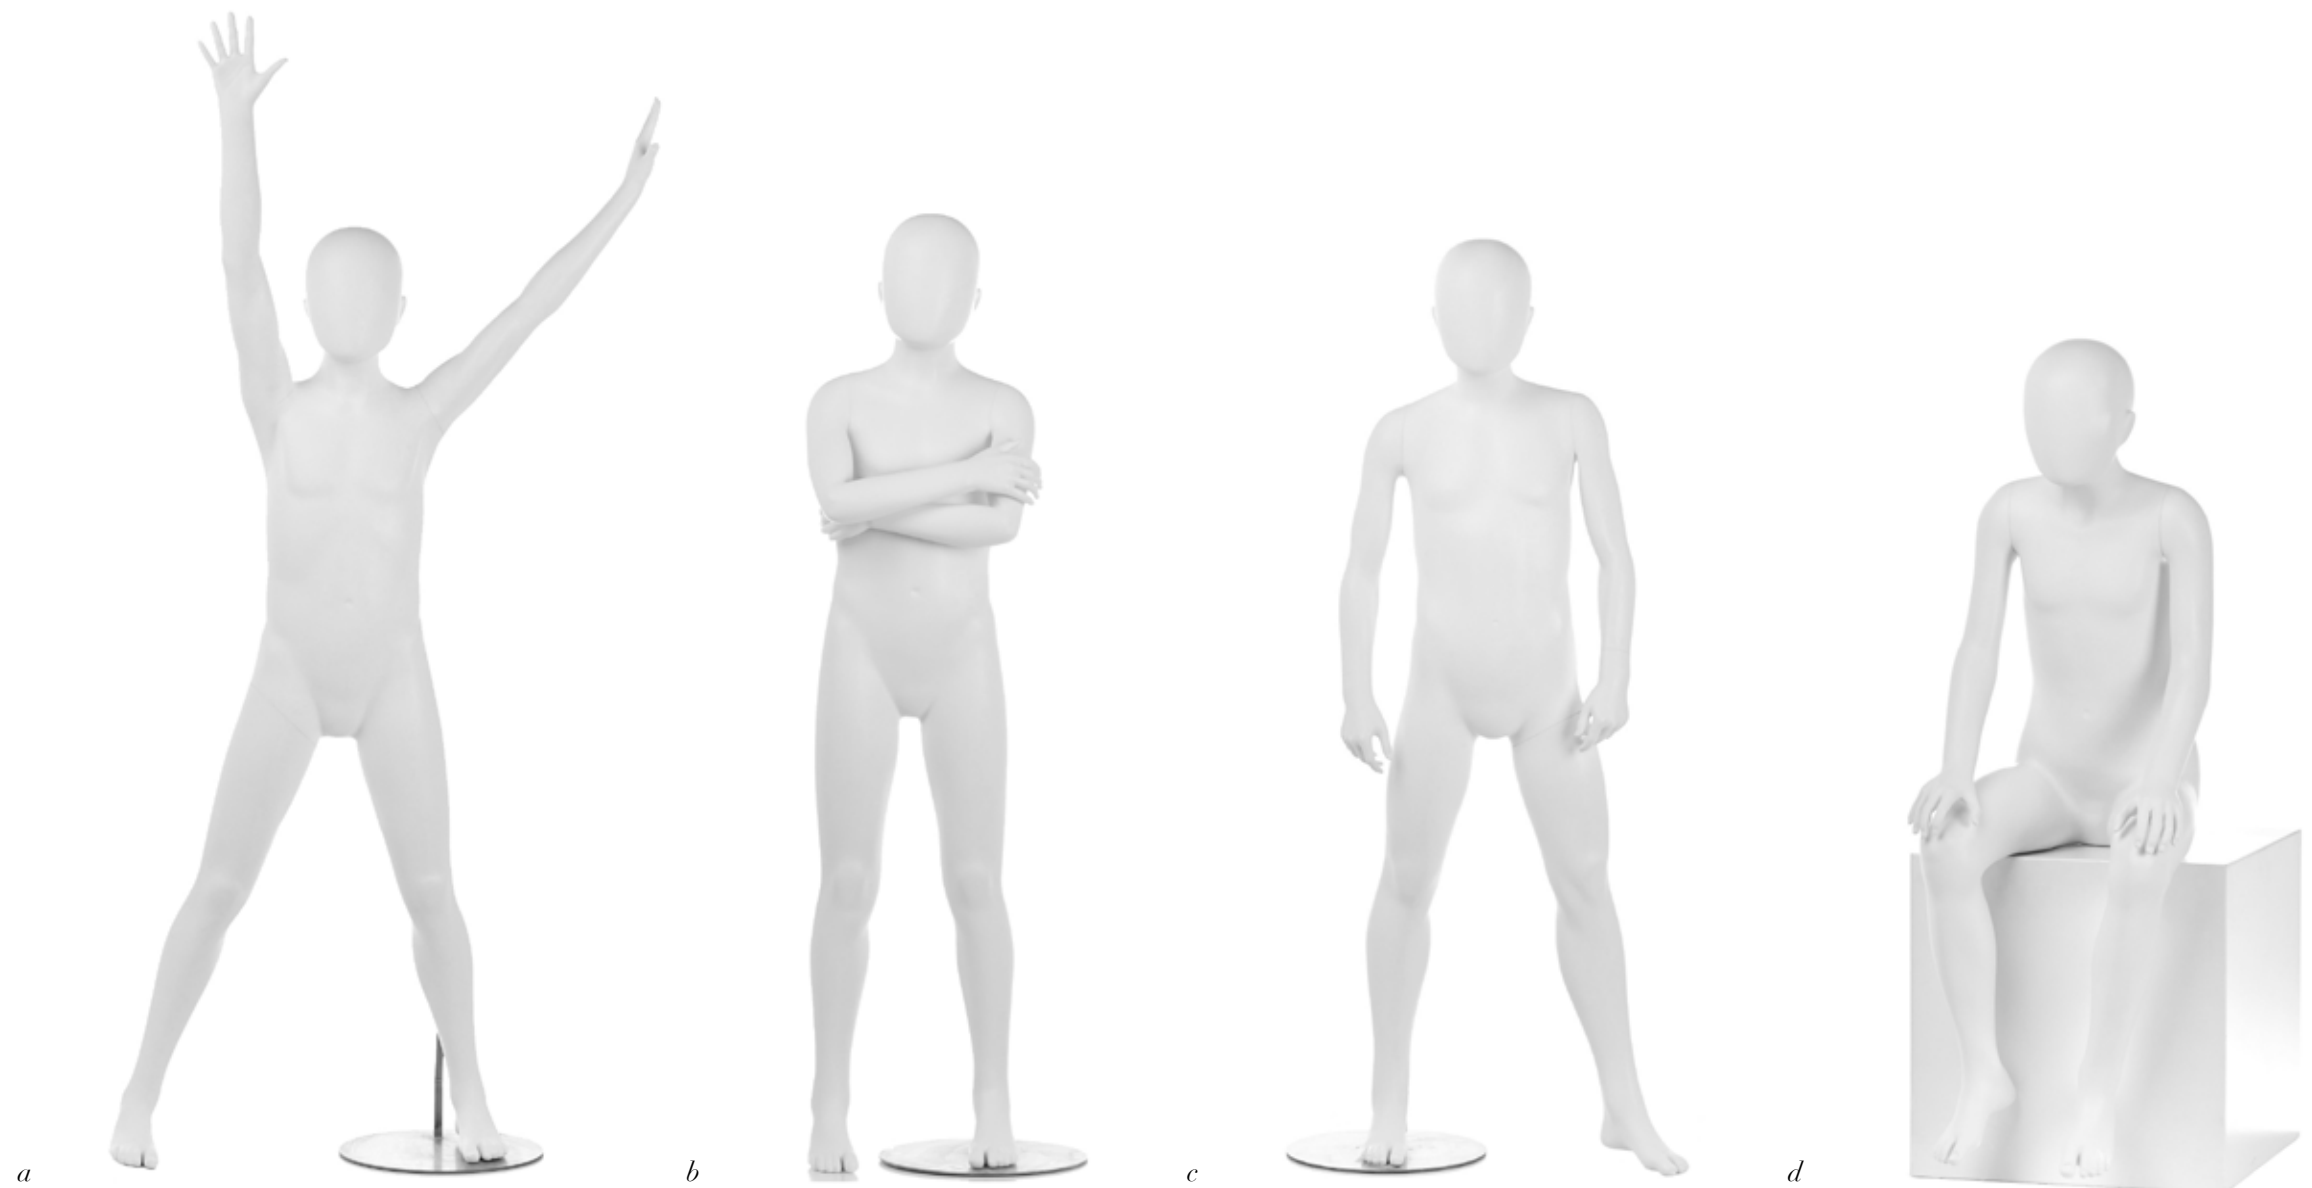

*d*/REMY 6-12 MO  
300-2794

height 28"  
bust 17.75"  
waist 17.5"

NOTES: *collection features egg head with ears, realistic feet, and calf fitting*

*kids: BLOOM*  
*babies and toddlers*

*a*/QUINN 2T  
300-2795

height 24.5"  
bust 21.25"  
waist 20.25"

NOTES:  
-poses *a*, *b*, and *c* also available with rectangular base  
-pose *c* available with a buddy arm  
-collection features egg head with ears, realistic feet, and calf fitting

*kids: BLOOM*  
8 year-olds

*a*/GALEN  
300-2801

height 66"  
bust 26.5"  
waist 23.5"  
hips 29.5"  
inseam 23.75"

*b*/KENDALL  
300-2802

height 54.5"  
bust 26.25"  
waist 24"  
hips 29"  
inseam 23"

*c*/GAGE  
300-2803

height 54.5"  
bust 28.25"  
waist 23.75"  
hips 28"  
inseam 22"

*d*/SETH  
312-2810

height 45"  
bust 25.5"  
waist 24.5"  
hips 29.5"  
inseam 23.5"

NOTES:  
-poses a, b, and c also available with rectangular base  
-minimum cube height required for pose d is 18"  
-cube for visual display only  
-collection features egg head with ears, realistic feet, and calf fitting