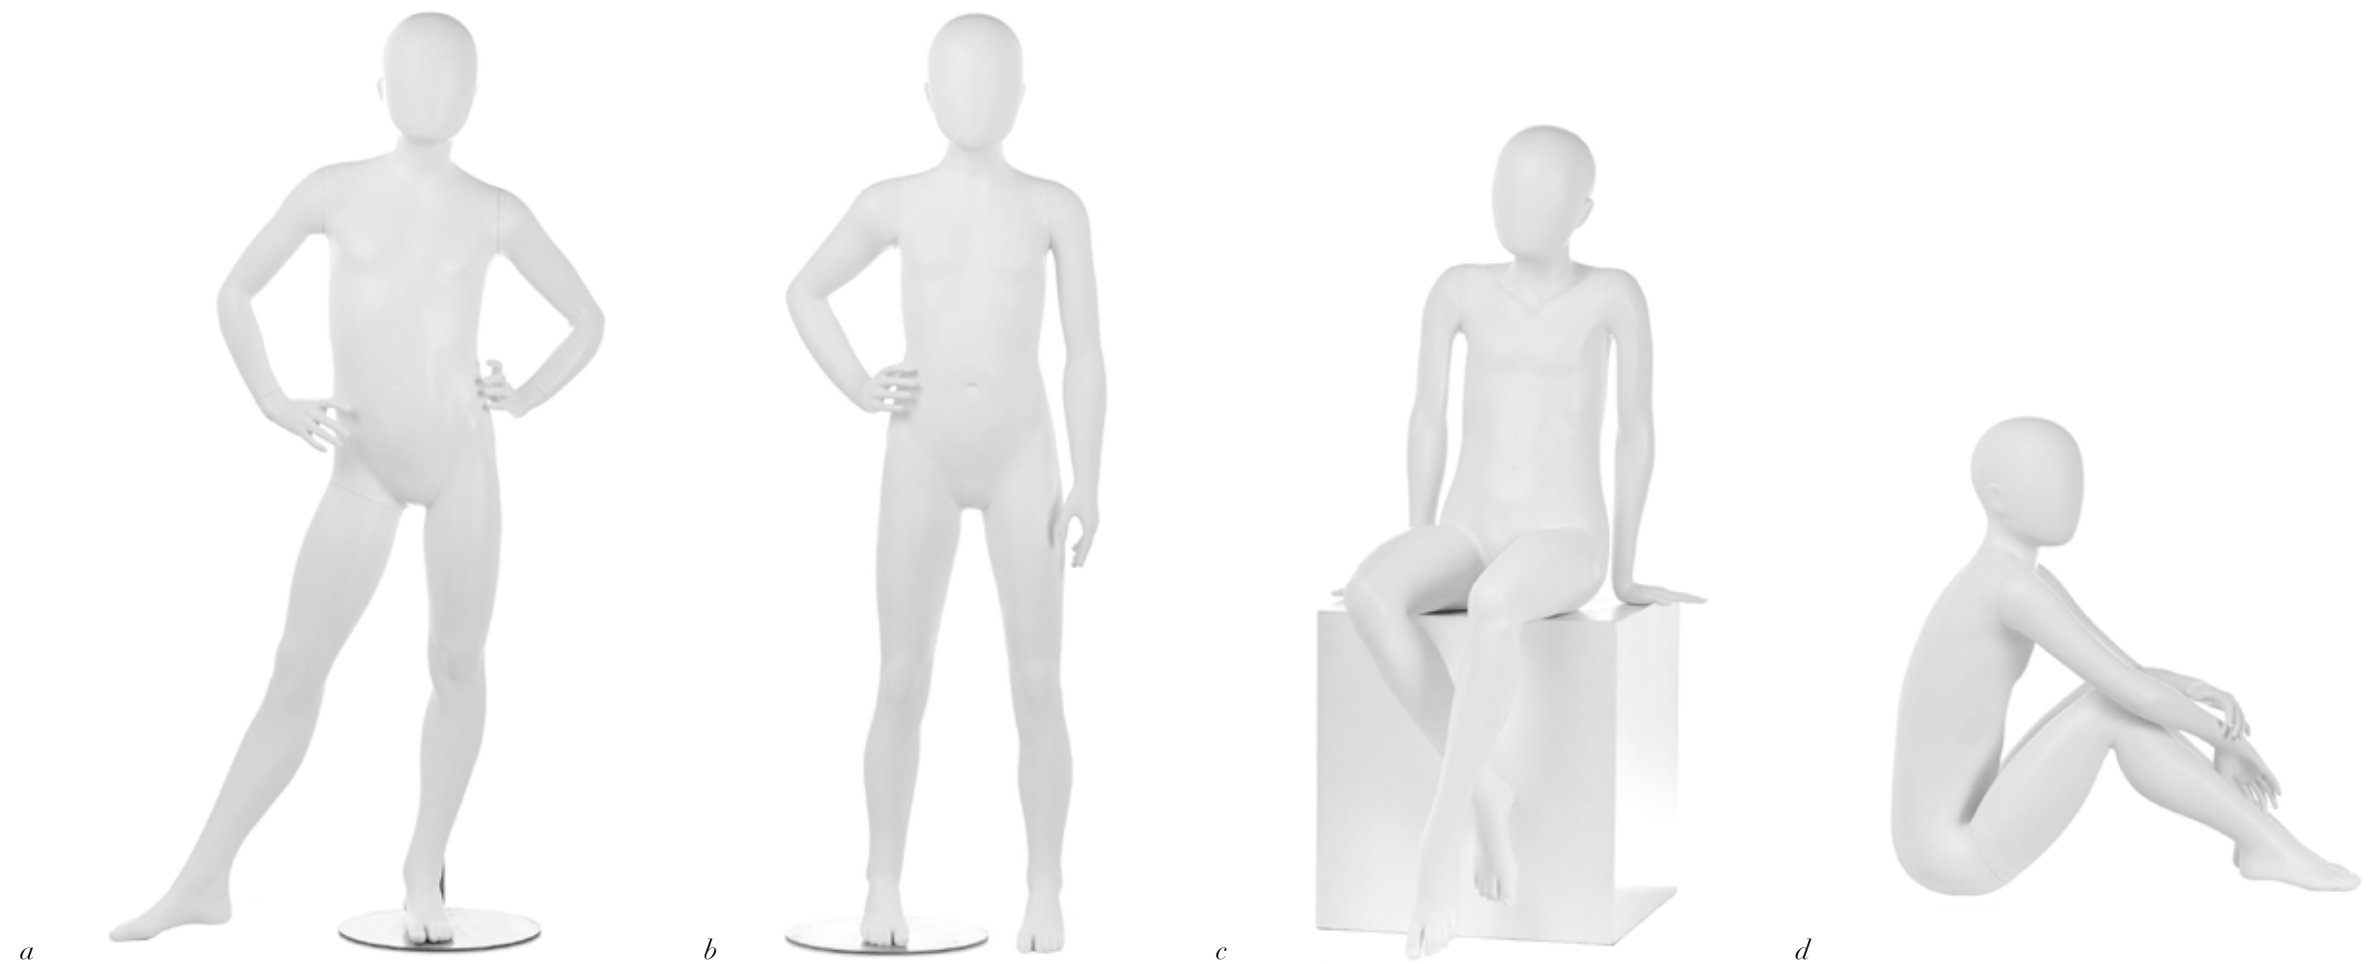

*d*/REMY 6-12 MO  
300-2794

height 28"  
bust 17.75"  
waist 17.5"

NOTES: *collection features egg head with ears, realistic feet, and calf fitting*

*kids: BLOOM*  
*babies and toddlers*

*a*/QUINN 2T  
300-2795

height 24.5"  
bust 21.25"  
waist 20.25"

NOTES:  
-poses *a*, *b*, and *c* also available with rectangular base  
-pose *c* available with a buddy arm  
-collection features egg head with ears, realistic feet, and calf fitting

*kids: BLOOM*  
*8 year-olds*

*a/CHARLOTTE*  
300-2800

height 54.5"  
bust 27.5"  
waist 23.5"  
hips 27.5"  
inseam 22"

*b/EDITH*  
300-2799

height 52.75"  
bust 27"  
waist 23"  
hips 29.5"  
inseam 21.25"

*c/ISLA*  
312-2809

height 50"  
bust 25.5"  
waist 23.25"  
hips 28.75"  
inseam 23"

*d/CORA*  
312-2808

height 28.25"  
bust 25.75"  
waist 23.5"  
hips 27.25"  
inseam 23"

NOTES:

- poses a and b also available with rectangular base
- minimum cube height required for pose c is 18"
- cube for visual display only
- collection features egg head with ears, realistic feet, and calf fitting