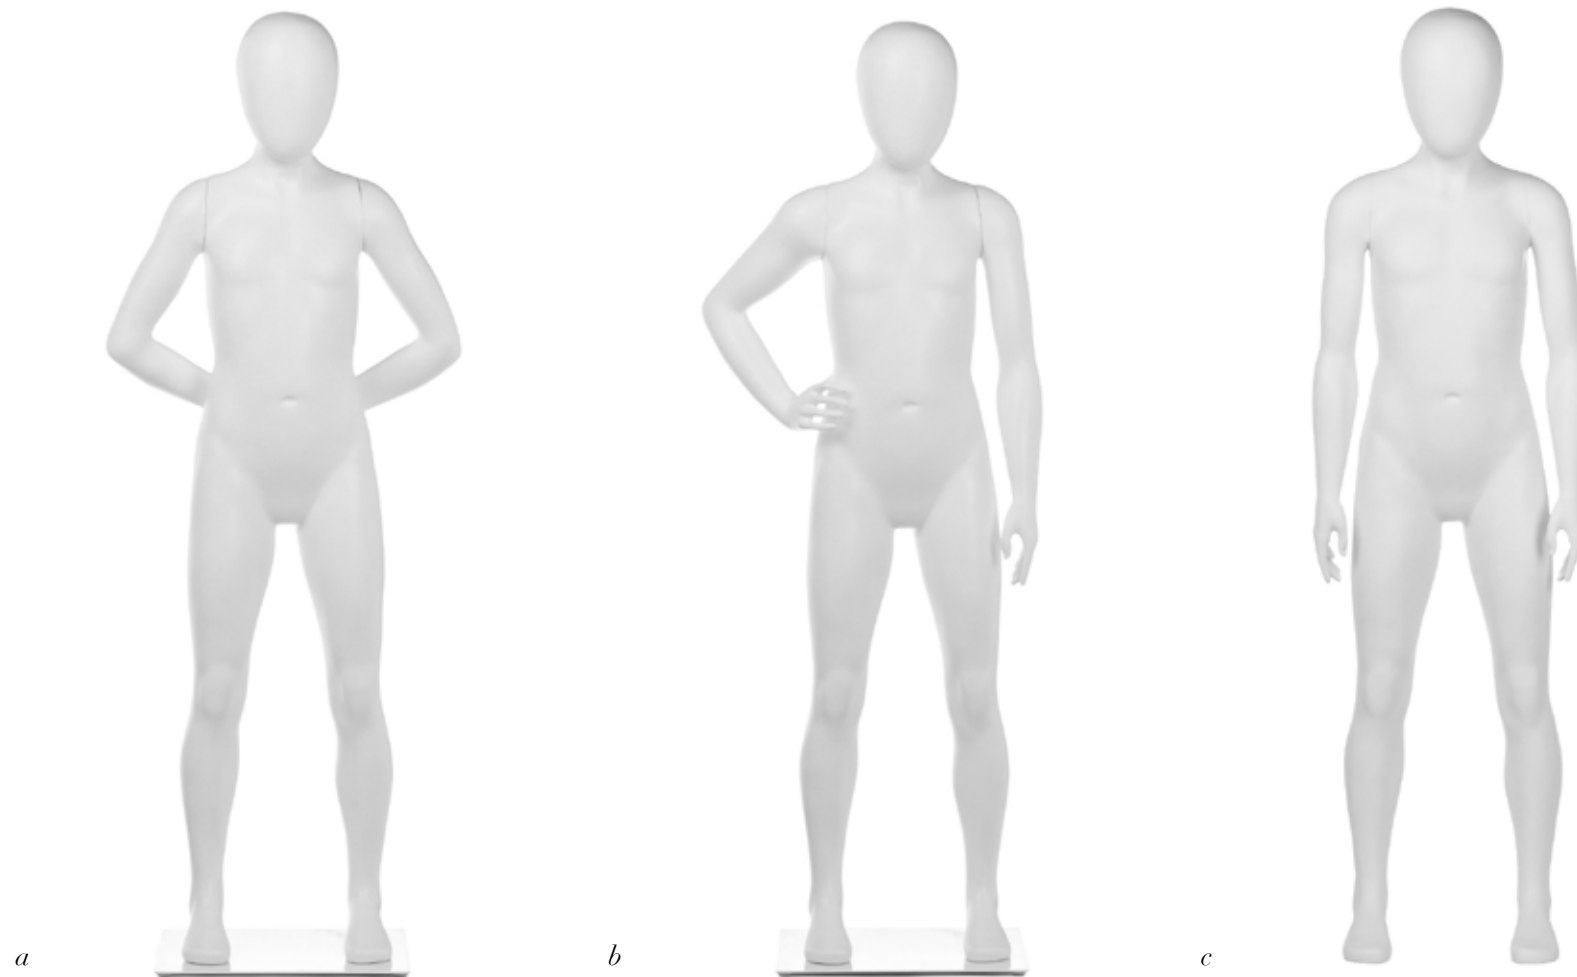

kids: **PLAYHOUSE**
babies and toddlers

a/LESLIE 1 YO
312-1670

b/ADDISON 1 YO
300-1705

c/CASEY 2 YO
300-1395

height 35"
bust 21"
waist 20"
hips 21"
inseam 13"

d/DEVON 4 YO
300-1398

height 42"
bust 23"
waist 20.25"
hips 23"
inseam 16.5"

NOTES: *collection features egg head, abstract feet, and foot fitting*

kids: PLAYHOUSE
8 year-olds (unisex)

a/AVERY
300-1403

b/ERIN
300-1402

c/CARY
300-1383

height 52.5"
chest 27"
waist 23"
hips 28.5"
inseam 32"

NOTES:
-all poses share a torso. arms are interchangeable for all poses
-collection features egg head, abstract feet, and foot fitting

kids: **PLAYHOUSE**
12-14 year-olds

a/LAINIE
300-1384

*measurements available
upon request*

b/LOTTIE
500-1385

height 63"
chest 29"
waist 26"
hips 34"
inseam 32"

c/LAWSON
700-1393

d/LUCIEN
300-2134

*measurements available
upon request*

NOTES: *collection features egg head, abstract feet, and foot fitting*