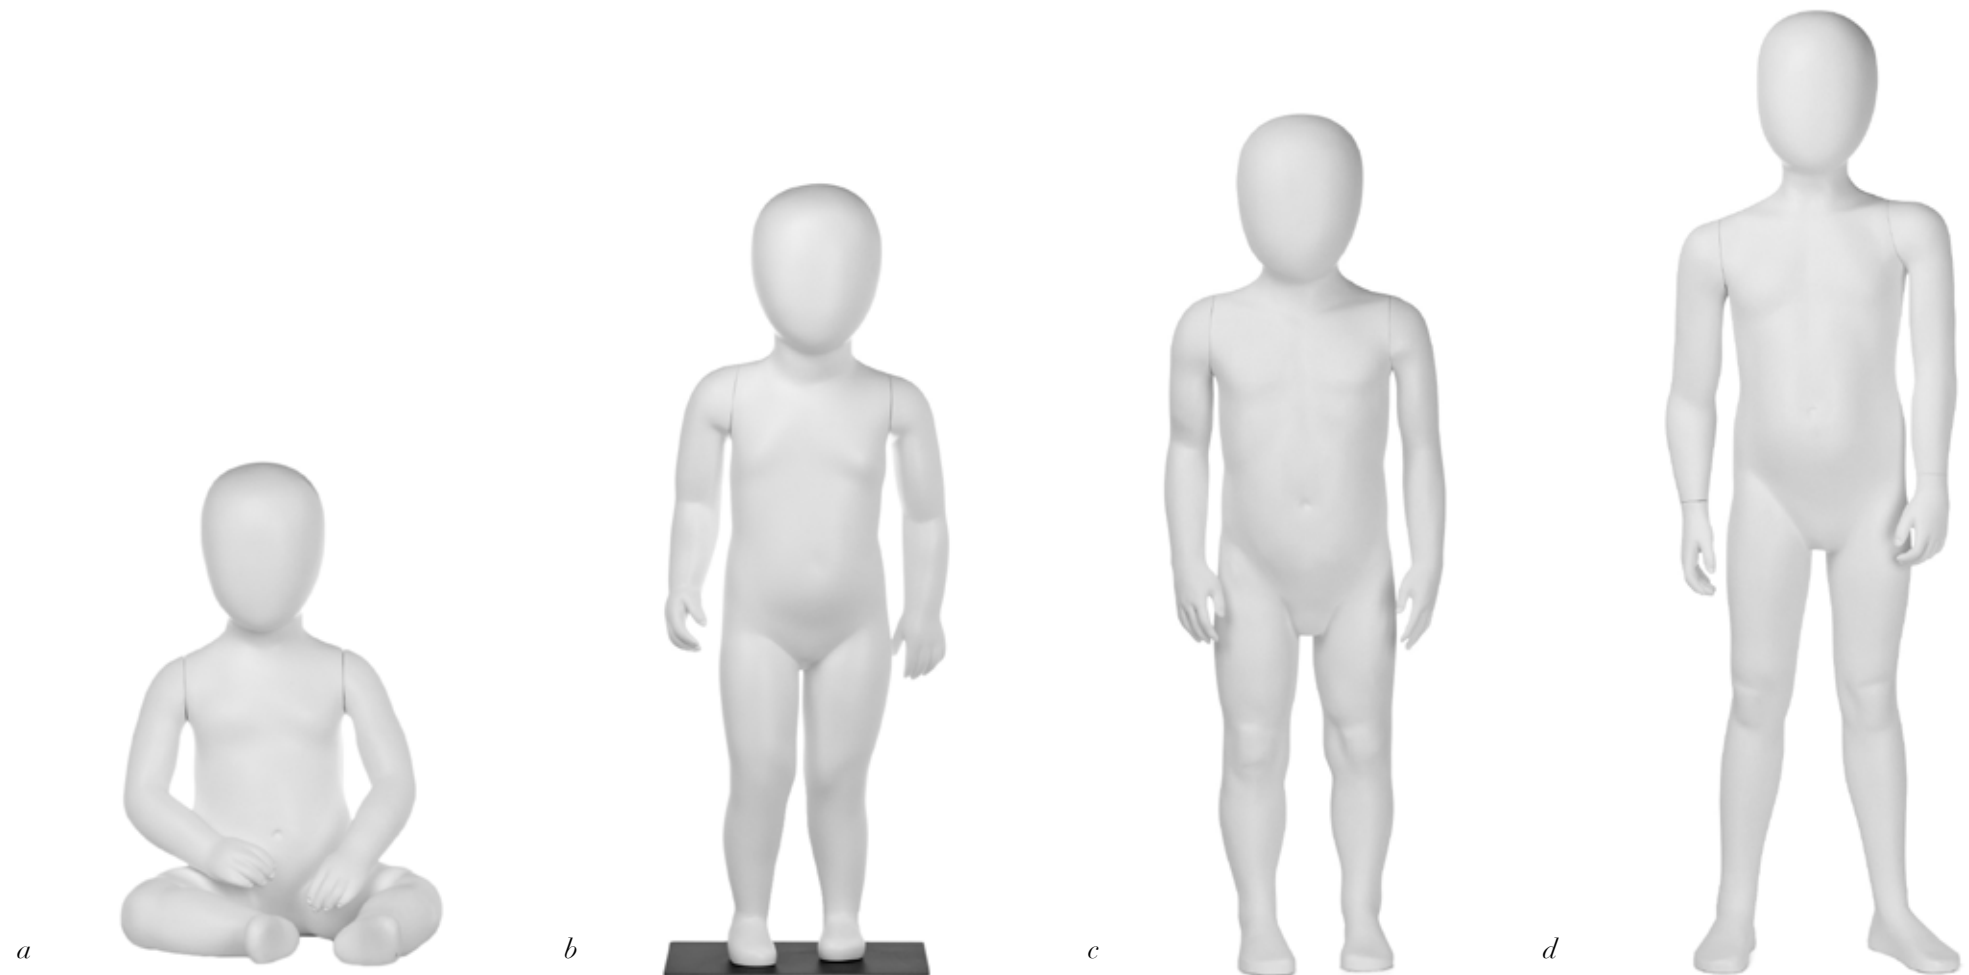

kids: **PLAYHOUSE**
babies and toddlers

a/LESLIE 1 YO
312-1670

b/ADDISON 1 YO
300-1705

c/CASEY 2 YO
300-1395

height 35"
bust 21"
waist 20"
hips 21"
inseam 13"

d/DEVON 4 YO
300-1398

height 42"
bust 23"
waist 20.25"
hips 23"
inseam 16.5"

NOTES: *collection features egg head, abstract feet, and foot fitting*

kids: PLAYHOUSE
8 year-olds (unisex)

a/AVERY
300-1403

b/ERIN
300-1402

c/CARY
300-1383

height 52.5"
chest 27"
waist 23"
hips 28.5"
inseam 32"

NOTES:
-all poses share a torso. arms are interchangeable for all poses
-collection features egg head, abstract feet, and foot fitting

kids: **PLAYHOUSE**
12-14 year-olds

a/LAINIE
300-1384

*measurements available
upon request*

b/LOTTIE
500-1385

height 63"
chest 29"
waist 26"
hips 34"
inseam 32"

c/LAWSON
700-1393

d/LUCIEN
300-2134

*measurements available
upon request*

NOTES: *collection features egg head, abstract feet, and foot fitting*