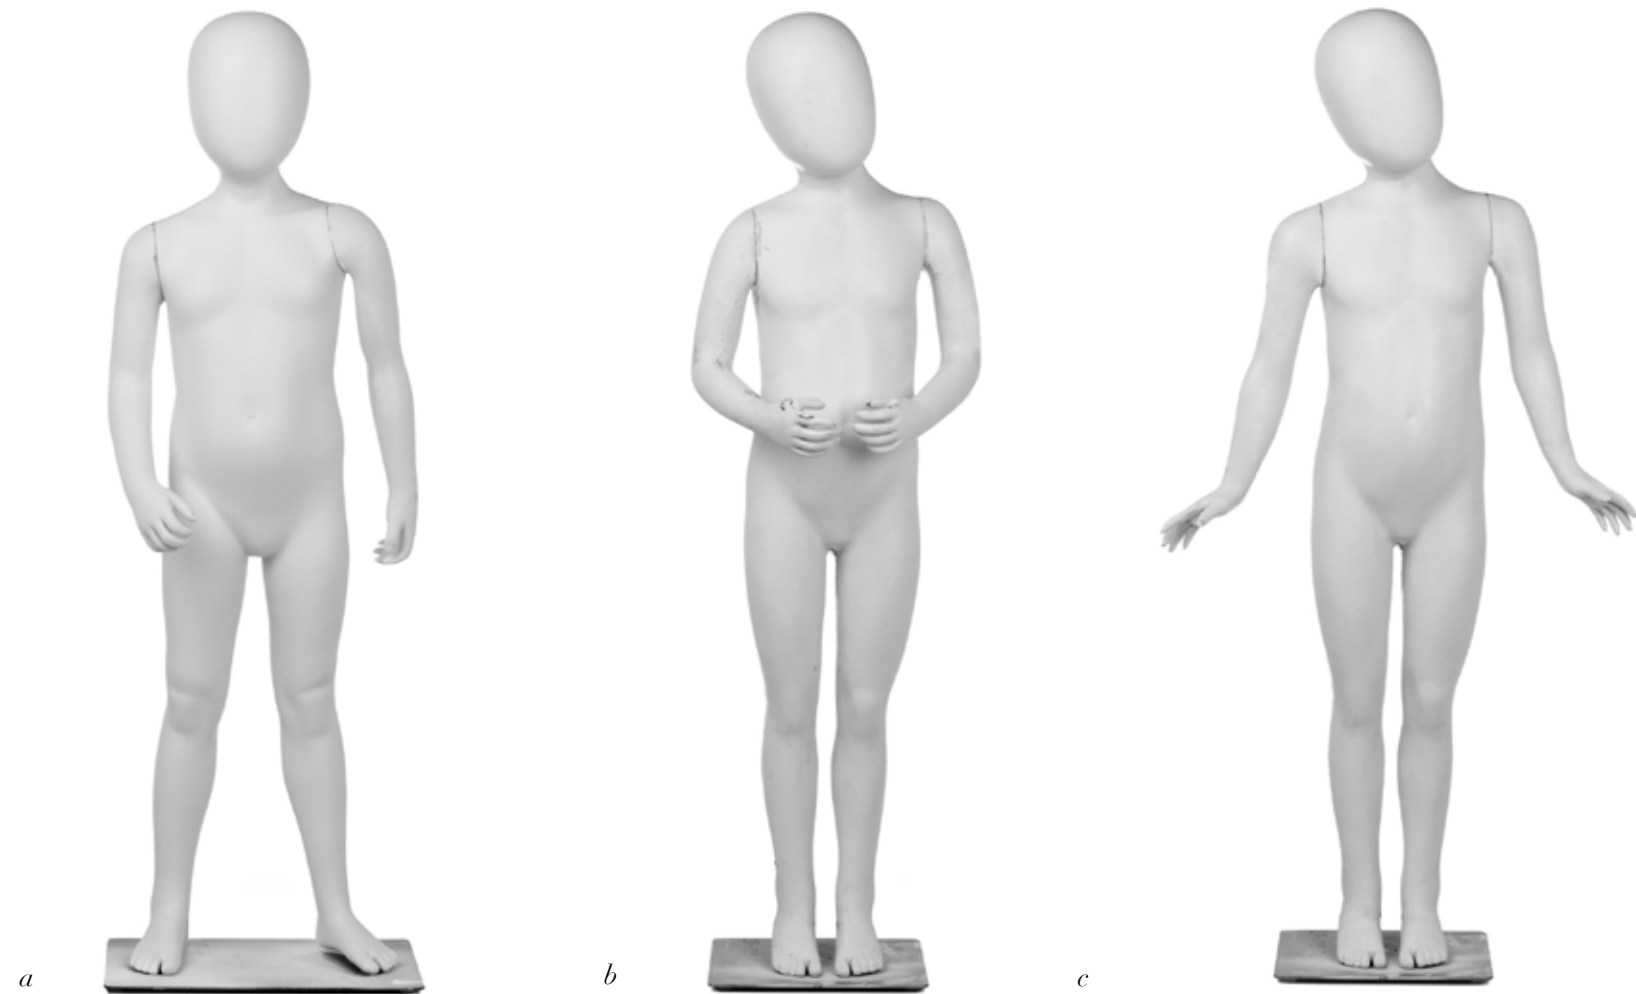

kids: **SUNSHINE**
4 year-olds (unisex)

a/ETHAN
300-1570

b/IVY
300-1569

c/ALICE
300-1568

height 42"
bust 23"
waist 20.25"
hips 23"
inseam 16.5"

NOTES:
-poses *b* and *c* share a torso. arms are interchangeable for these poses
-collection features egg head, realistic feet, and calf fitting

kids: SUNSHINE
8 year-olds (unisex)

a/AVERY
300-0002

b/ERIN
300-0001

c/CARY
300-2696

height 52.5"
chest 27"
waist 23"
hips 28.5"
inseam 23.25"

NOTES:
-all poses share a torso. arms are interchangeable for these poses
-collection features egg head, realistic feet, and calf fitting

kids: **SUNSHINE**
8 year-olds (unisex)

a/PIPER
300-2754

height 54"
chest 27.25"
waist 22.75"
hips 26.5"
inseam 22"

b/PATTON
300-2753

height 52.75"
chest 27.5"
waist 23"
hips 27"
inseam 22.5"

NOTES: *collection features egg head, realistic feet, and calf fitting*

d/LOTTIE
500-2695

height 62"
bust 29.5"
waist 25.5"
hips 33.5"
inseam 30"

NOTES:
-poses *a* and *b* share a torso. arms are interchangeable for these poses
-collection features egg head, realistic feet, and calf fitting