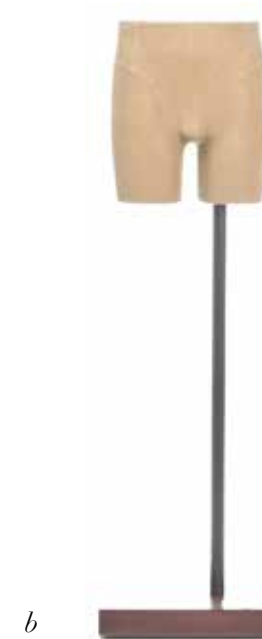

cloth: **KIDS**

a/DOUG 10 YO 3/4
301-1243

*measurements available
upon request*

b/DOUG 10 YO SHORT
305-1243

height 12.5"
waist 26"
hips 30.75"

NOTES: *alternate base options available for all forms*

cloth: **KIDS**

a/TAYLOR 5 YO BUST
302-0173

b/TAYLOR 5 YO 3/4
301-0171

c/DYLAN 7 YO BUST
302-0174

d/DYLAN 7 YO 3/4
301-0172

*measurements available
upon request*

NOTES: *base is optional for all forms*

cloth: **KIDS**

a/BAILEY 3-4 YO 3/4
301-2817

height 24.5"
chest 22.5"
waist 20.5"
hips 23"
inseam 3"

b/ANDY 8 YO 3/4
301-2818

height 27.75"
chest 25.75"
waist 22.5"
hips 26.25"
inseam 3.25"

c/FELIX 10 YO 3/4
301-2819

height 29"
chest 27.75"
waist 23.75"
hips 28"
inseam 3.5"