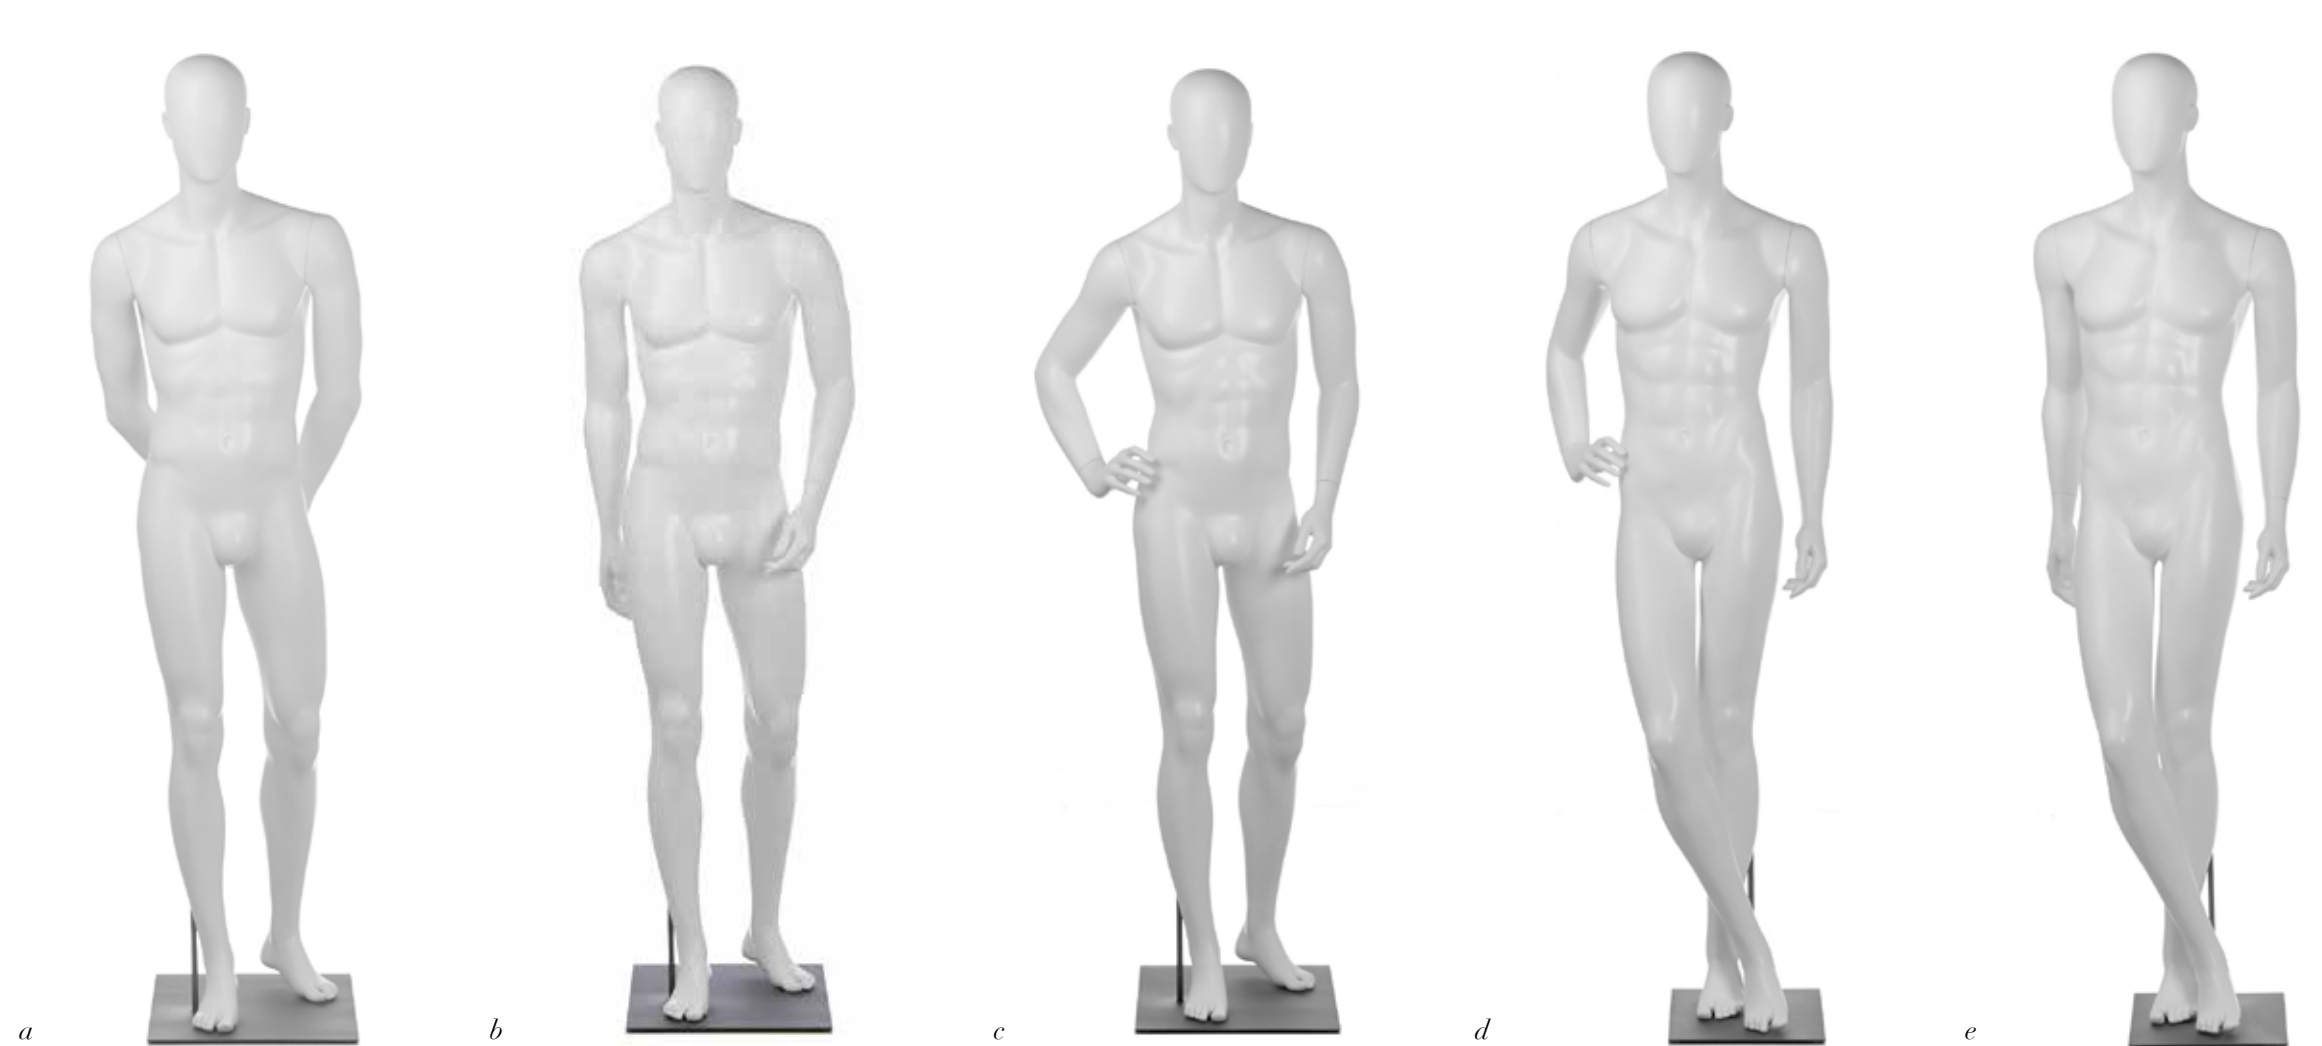

b/CATALINA DOWN ARMS
500-2966

size 10
height 71.25"
bust 38"
waist 29.75"
hips 40.5"

fashion: **EUROPA**

a/ISABELLA HIP ARMS
500-2967

b/ISABELLA DOWN ARMS
500-3010

size 16
height 71.25"
bust 44"
waist 34.5"
hips 43.25"
inseam 30"
heel 3.5"

NOTES: *poses a and b share a torso. arms are interchangeable for these poses*

fashion: **EUROPA**

ISABELLA DOWN ARMS
500-2968

size	18
height	71.25"
bust	45"
waist	36"
hips	48.75"
inseam	30"
heel	3.5"

fashion: **EUROPA**

a/RENALDO BACK ARMS
700-1979

b/RENALDO DOWN ARMS
700-1978

c/RENALDO HIP ARM
700-1977

d/TEO HIP ARM
700-1984

e/TEO DOWN ARMS
700-1985

height 73"
chest 38"
waist 30.5"
hips 33.25"
inseam 31"
heel .5"

NOTES:
-poses *a*, *b*, and *c* share a torso. arms are interchangeable for these poses
-poses *d* and *e* share a torso. arms are interchangeable for these poses
-poses *a*, *b*, and *c* in development. please contact us for development lead times

fashion: **EUROPA**

a/PABLO BACK ARMS
700-1981

b/PABLO BACK ARM
700-1980

c/PABLO DOWN ARMS
700-1983

height 73"
chest 38"
waist 30.5"
hips 33.25"
inseam 31"
heel .5"

d/EDUARDO
712-1990

height 73"
chest 38"
waist 30.5"
hips 33.25"
inseam 31"
heel .5"