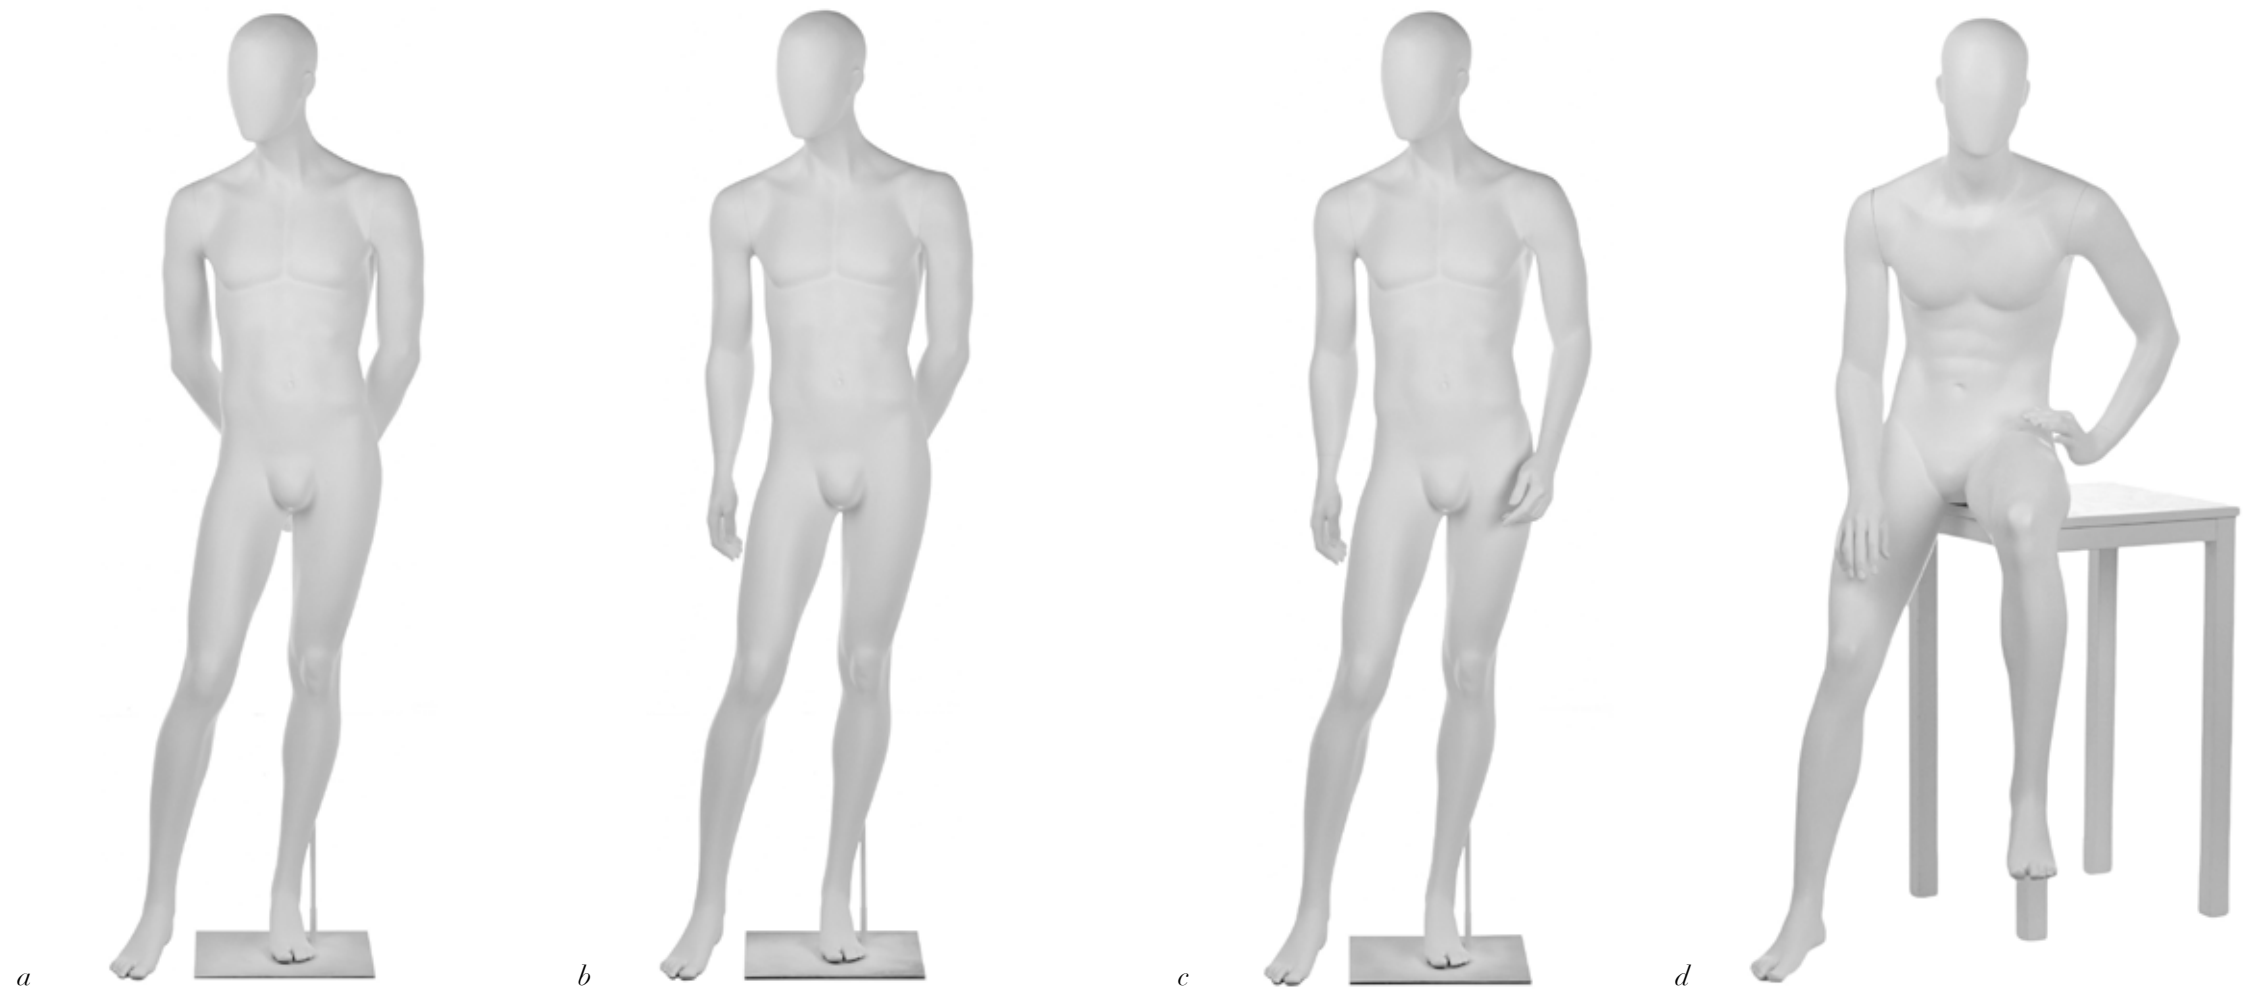

b/CATALINA DOWN ARMS
500-2966

size 10
height 71.25"
bust 38"
waist 29.75"
hips 40.5"

fashion: **EUROPA**

a/ISABELLA HIP ARMS
500-2967

b/ISABELLA DOWN ARMS
500-3010

size 16
height 71.25"
bust 44"
waist 34.5"
hips 43.25"
inseam 30"
heel 3.5"

NOTES: *poses a and b share a torso. arms are interchangeable for these poses*

fashion: **EUROPA**

ISABELLA DOWN ARMS
500-2968

size	18
height	71.25"
bust	45"
waist	36"
hips	48.75"
inseam	30"
heel	3.5"

fashion: **EUROPA**

fashion: **EUROPA**

a/PABLO BACK ARMS
700-1981

b/PABLO BACK ARM
700-1980

c/PABLO DOWN ARMS
700-1983

height 73"
chest 38"
waist 30.5"
hips 33.25"
inseam 31"
heel .5"

d/EDUARDO
712-1990

height 73"
chest 38"
waist 30.5"
hips 33.25"
inseam 31"
heel .5"

NOTES:
-poses a, b, and c share a torso. arms are interchangeable for all poses
-minimum height required for pose d on cube is 30"
-table for visual display only