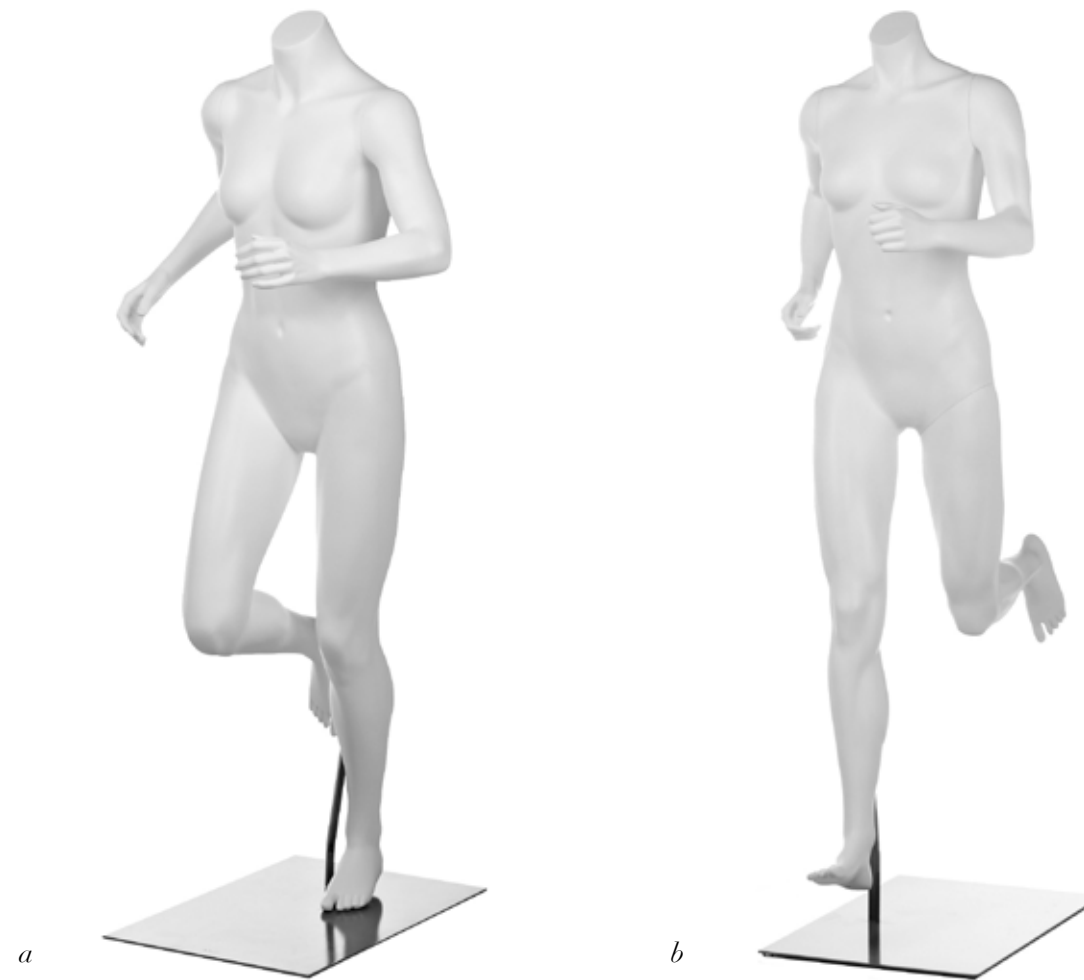

athletic: **ACTIVE**

a/ASPEN
500-0007

height 61"
bust 34"
waist 26"
hips 35"
inseam 32"

b/SKYE
headless 500-0475
egg head 500-2864

bust 33.5"
waist 26.5"
hips 36"
inseam 32"

a

b

egg head

NOTES:

- pose *a* has an alternative belaying arm set; 500-0006
- pose *b* comes with a hat dome insert

athletic: **ACTIVE**

a/SAGE
700-2927

height 65"
chest 37"
waist 31"
hips 39"
inseam 34"

b/EVERETT
700-1198

height 65"
chest 38.75"
waist 31"
hips 37.5"
inseam 34"

a

b

NOTES:
-pose *b* has an alternative belaying arm set; 700-0077
-pose *a* comes with a hat dome insert

athletic: **ACTIVE**

a/FEMALE MID-STRIDE
500-1053

height 58"
bust 34"
waist 25.75"
hips 35"

b/FEMALE FULL-STRIDE
500-0753

height 59"
bust 34"
waist 26"
hips 34"

NOTES: *pose b comes with a hat dome insert*

athletic: **ACTIVE**

a/MALE MID-STRIDE
700-0958

height 58.75"
chest 38"
waist 30"
hips 36.25"