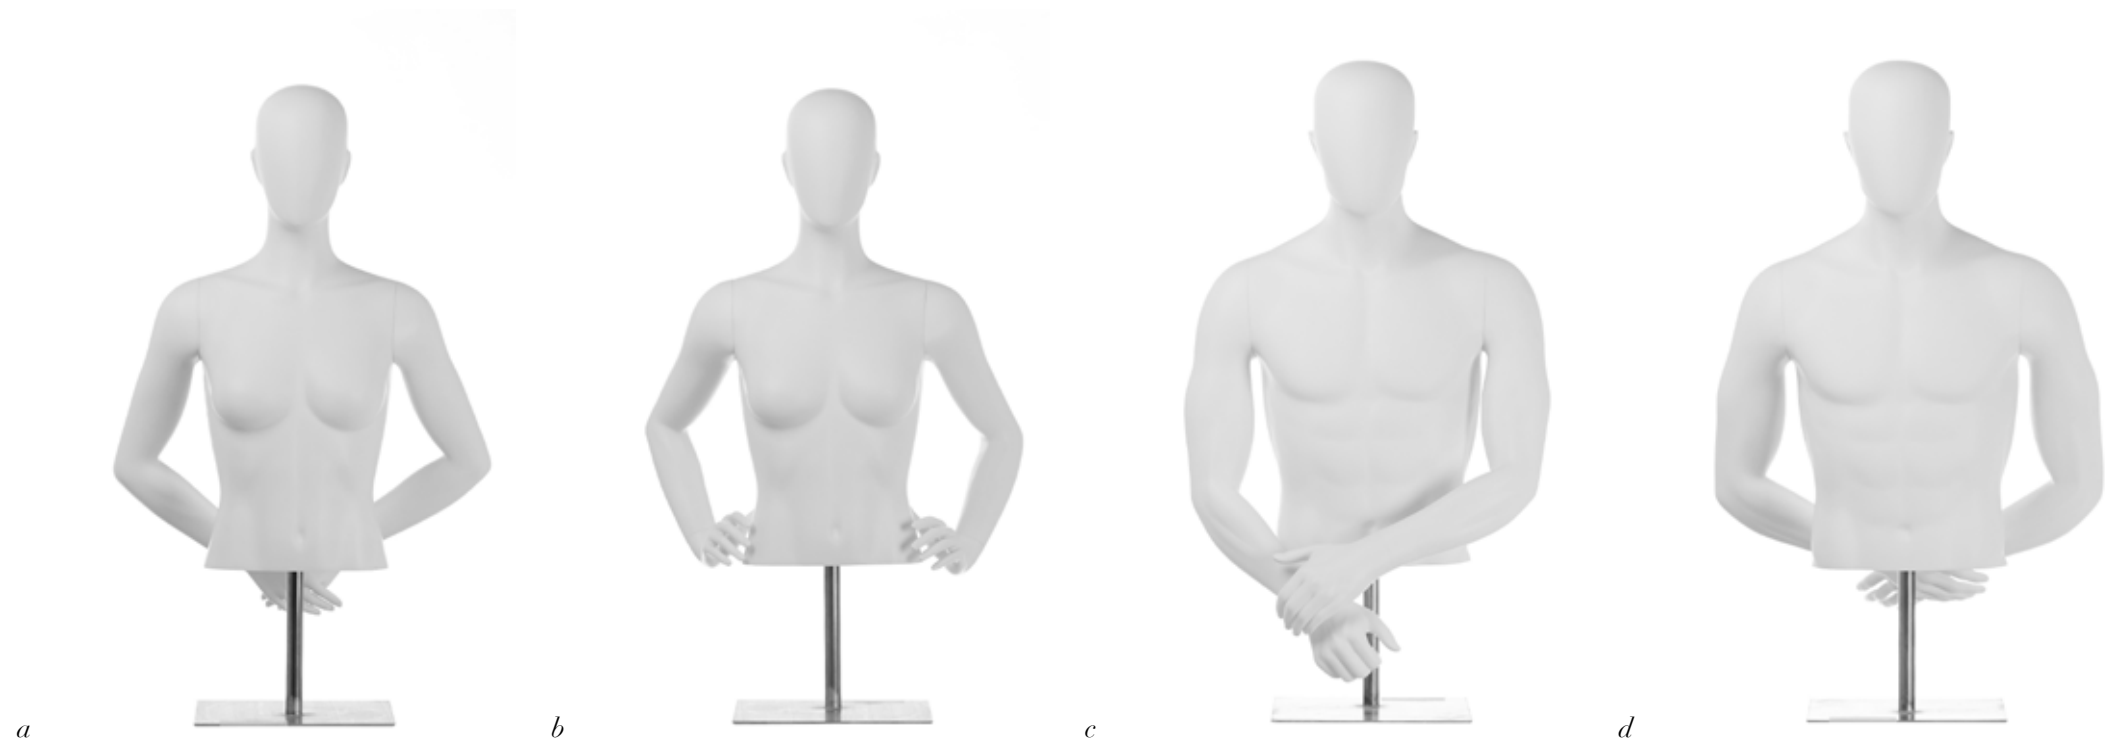

athletic: **SUMMIT**

a/FEMALE BUST BACK ARMS
502-3116

b/FEMALE BUST HIP ARMS
502-3117

bust 34.5"
waist 26"

c/MALE BUST FRONT ARMS
702-3118

d/MALE BUST BACK ARMS
702-3119

height 30"
chest 34.5"
waist 26"

NOTES:

- -forms *a* and *b* share a torso. arms are interchangeable for these poses
- -forms *c* and *d* share a torso. arms are interchangeable for these poses
- -base is required for all forms
- -egg heads are from the summit collection