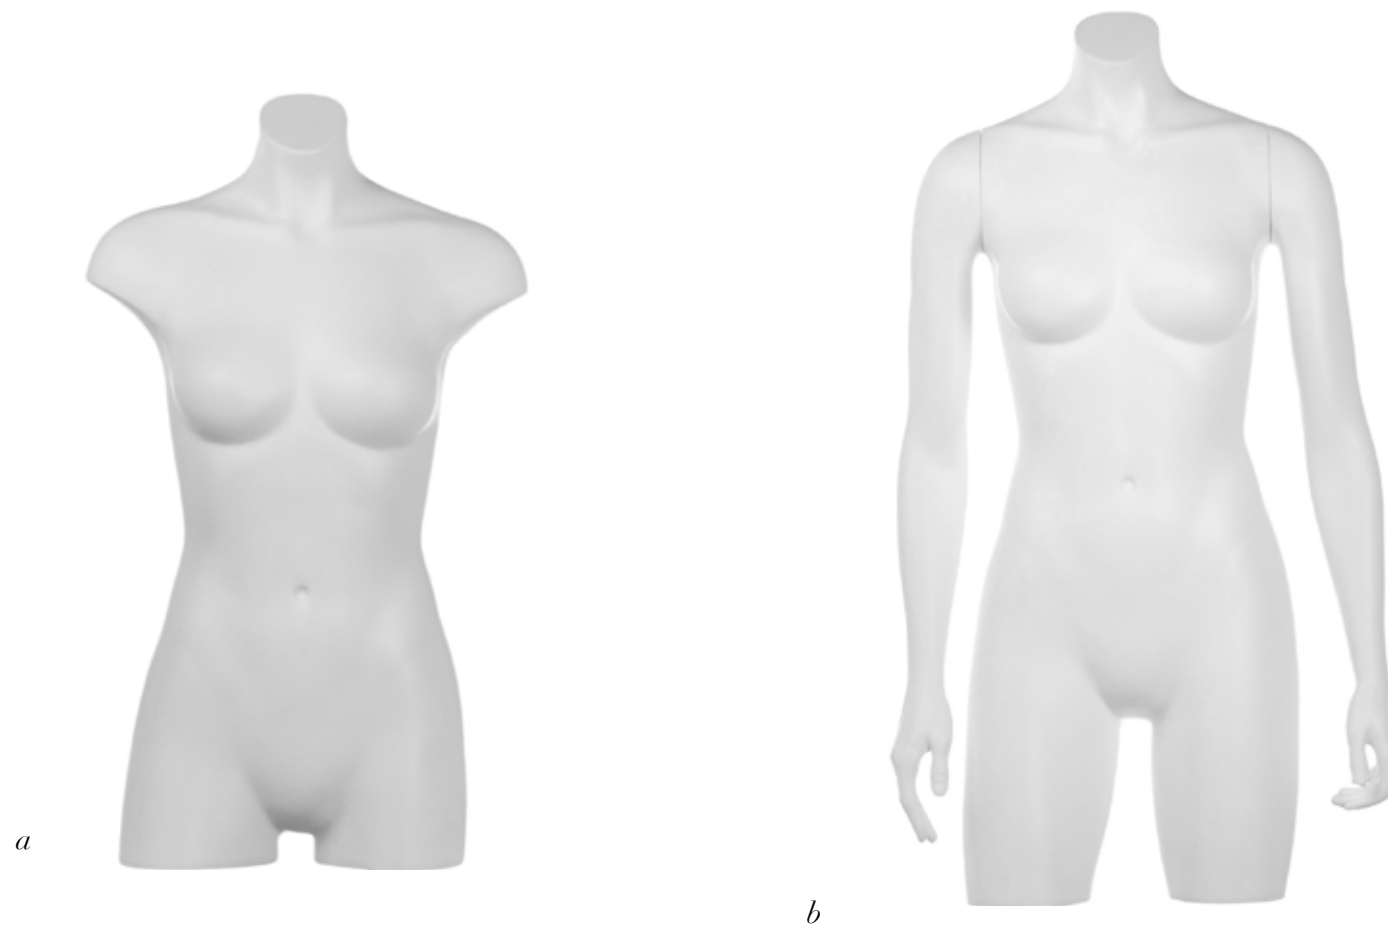

*athletic:* **SUMMIT**

*a*/LEILA  
500-2154

height 68"  
bust 34"  
waist 26"  
hips 36.75"  
depth 14"  
width 19.5"  
inseam 32.5"

*b*/LUNA  
500-2153

height 68"  
bust 34"  
waist 26"  
hips 36.75"  
depth 12"  
width 19.5"  
inseam 32.5"

*athletic:* **SUMMIT**

*a*/LEILA TANK  
501-2189

height 32"  
bust 33"  
waist 26.5"  
hips 34"  
depth 9"  
width 16"  
inseam 5"

*b*/LUNA 3/4  
501-2151

height 36"  
bust 34"  
waist 26.5"  
hips 36.25"  
depth 11"  
width 21"  
inseam 7.75"

NOTES: *base for forms a and b is optional*

*a*/LUNA SHORT  
505-2151

height 20"  
waist 25.5"  
hips 36"  
depth 4"  
width 14"  
inseam 11.5"

*b*/LYDIA PANT  
503-2152

height 47.25"  
waist 26"  
hips 36.5"  
depth 13"  
width 14.5"  
inseam 33.5"

NOTES:  
*-base for pose a is optional*  
*-base for pose b is required*

*athletic:* **SUMMIT**

*a*/LEILA SMALL BRA  
504-2187

height 20"  
bust 33"

*b*/LYDIA LARGE BRA  
504-2151

height 19"  
bust 35.75"

NOTES: *base for all forms is optional*