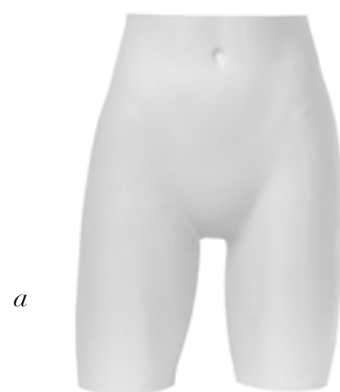

*athletic:* **SUMMIT**

*a*/LEILA  
500-2154

height 68"  
bust 34"  
waist 26"  
hips 36.75"  
depth 14"  
width 19.5"  
inseam 32.5"

*b*/LUNA  
500-2153

height 68"  
bust 34"  
waist 26"  
hips 36.75"  
depth 12"  
width 19.5"  
inseam 32.5"

*athletic:* **SUMMIT**

*a*/LEILA TANK  
501-2189

height 32"  
bust 33"  
waist 26.5"  
hips 34"  
depth 9"  
width 16"  
inseam 5"

*b*/LUNA 3/4  
501-2151

height 36"  
bust 34"  
waist 26.5"  
hips 36.25"  
depth 11"  
width 21"  
inseam 7.75"

NOTES: *base for forms a and b is optional*

*a*/LUNA SHORT  
505-2151

height 20"  
waist 25.5"  
hips 36"  
depth 4"  
width 14"  
inseam 11.5"

*b*/LYDIA PANT  
503-2152

height 47.25"  
waist 26"  
hips 36.5"  
depth 13"  
width 14.5"  
inseam 33.5"

NOTES:  
*-base for pose a is optional*  
*-base for pose b is required*

*athletic:* **SUMMIT**

*a*/LEILA SMALL BRA  
504-2187

height 20"  
bust 33"

*b*/LYDIA LARGE BRA  
504-2151

height 19"  
bust 35.75"

NOTES: *base for all forms is optional*