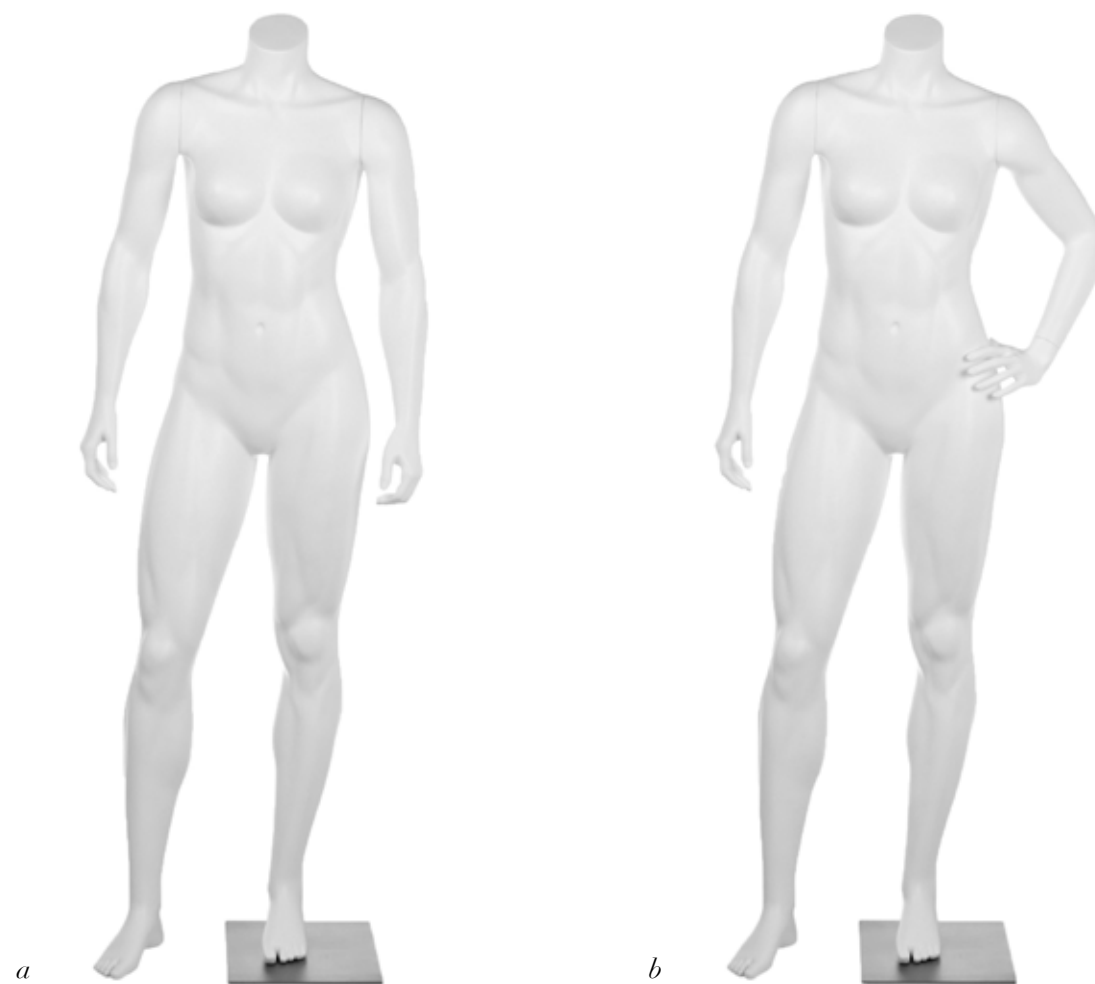

athletic: **CHARGED**

a/JACK DOWN ARMS
egg head 700-1596
headless 700-0598
realistic head 700-1602

b/JACK RUGBY CHEST ARMS
egg head 700-1597
headless 700-1522
realistic head 700-1603

c/JACK FOOTBALL DOWN ARMS
egg head 700-1616
headless 700-1546
realistic head 700-1617

height 75"
chest 47"
waist 36"
hips 41"
inseam 34"

a

b

c

headless

realistic

NOTES:
-all poses share a torso. arms are interchangeable for all poses
-accessories for visual display only

athletic: **CHARGED**

a/JILLIAN DOWN ARMS
headless 500-0597
egg head 500-1599
realistic head 500-1605

b/JILLIAN HIP ARM
headless 500-1521
egg head 500-1601
realistic head 500-1612

height 62"
bust 35"
waist 27"
hips 37"
inseam 32"

egg head realistic

NOTES: *poses a and b share a torso. arms are interchangeable for these poses*