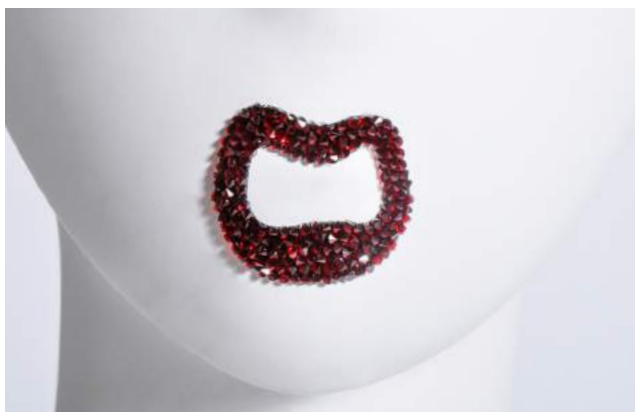

CRY FINE ROCK 708618
Minimum order quantity: 100 pcs