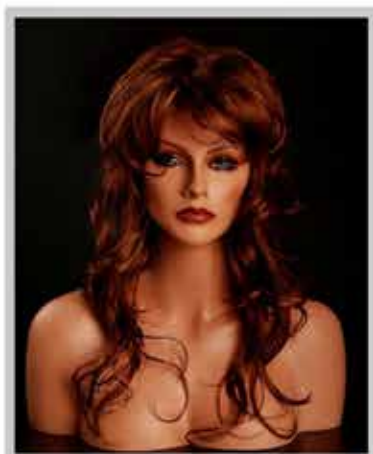

NEWFORM ACCESSOIRES

H-4

	H-3	H-4	H-5	H-6	H-8
Height	46cm	46cm	46cm	46cm	46cm
Shoulder	42cm	42cm	42cm	42cm	42cm
Head	53cm	53cm	53cm	53cm	53cm